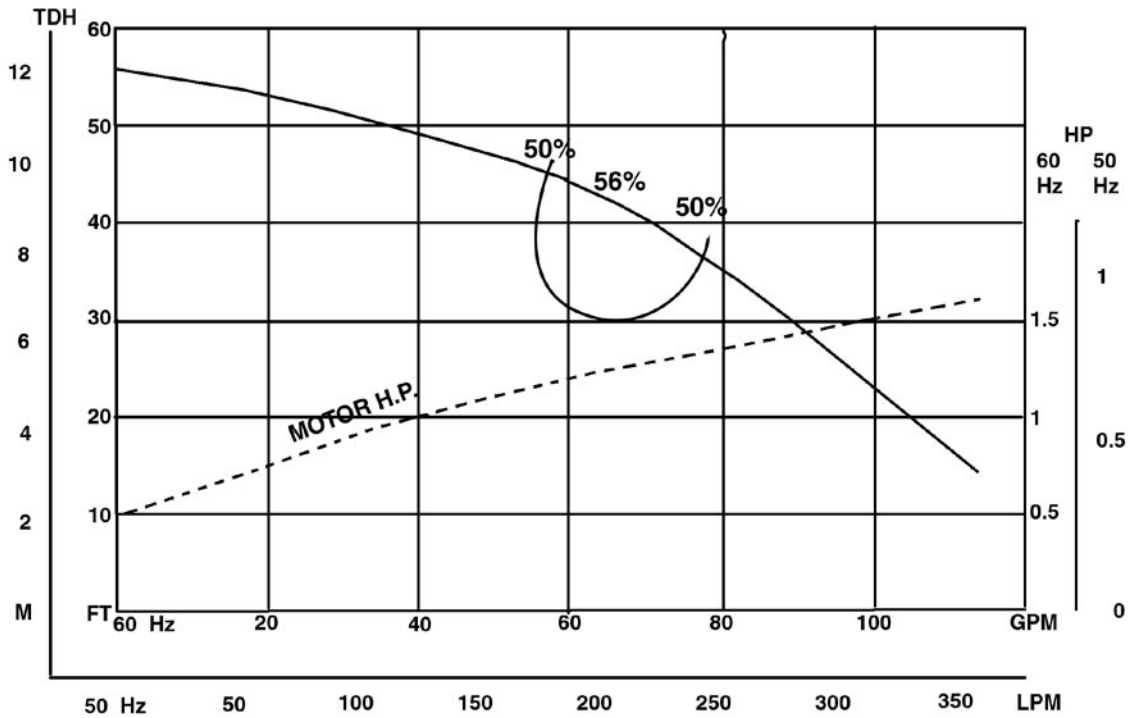

SERFILCO®

SERIES 'HE' FLOW CURVES

TECHNICAL
BULLETIN
TP-108

SERIES HE 1

3.5" DIA. IMPELLER, 3450 RPM & 2850 RPM

SERIES HE 2

3.875" DIA. IMPELLER, 3450 RPM & 2850 RPM

SERIES HE 3

4.375" DIA. IMPELLER, 3450 RPM & 2850 RPM

SERIES HE 4

5.0" DIA. IMPELLER, 3450 RPM & 2850 RPM

SERIES HE 5

5.5" DIA. IMPELLER, 3450 RPM & 2850 RPM

SERIES HE 6

5.5" DIA. IMPELLER, 1725 RPM & 1450 RPM

SERFILCO, LTD.
 2900 MacArthur Blvd. 847-509-2900
 Northbrook, IL 60062-2005 800-323-5431
 email: sales@serfilco.com FAX: 847-559-1995
 www.serfilco.com