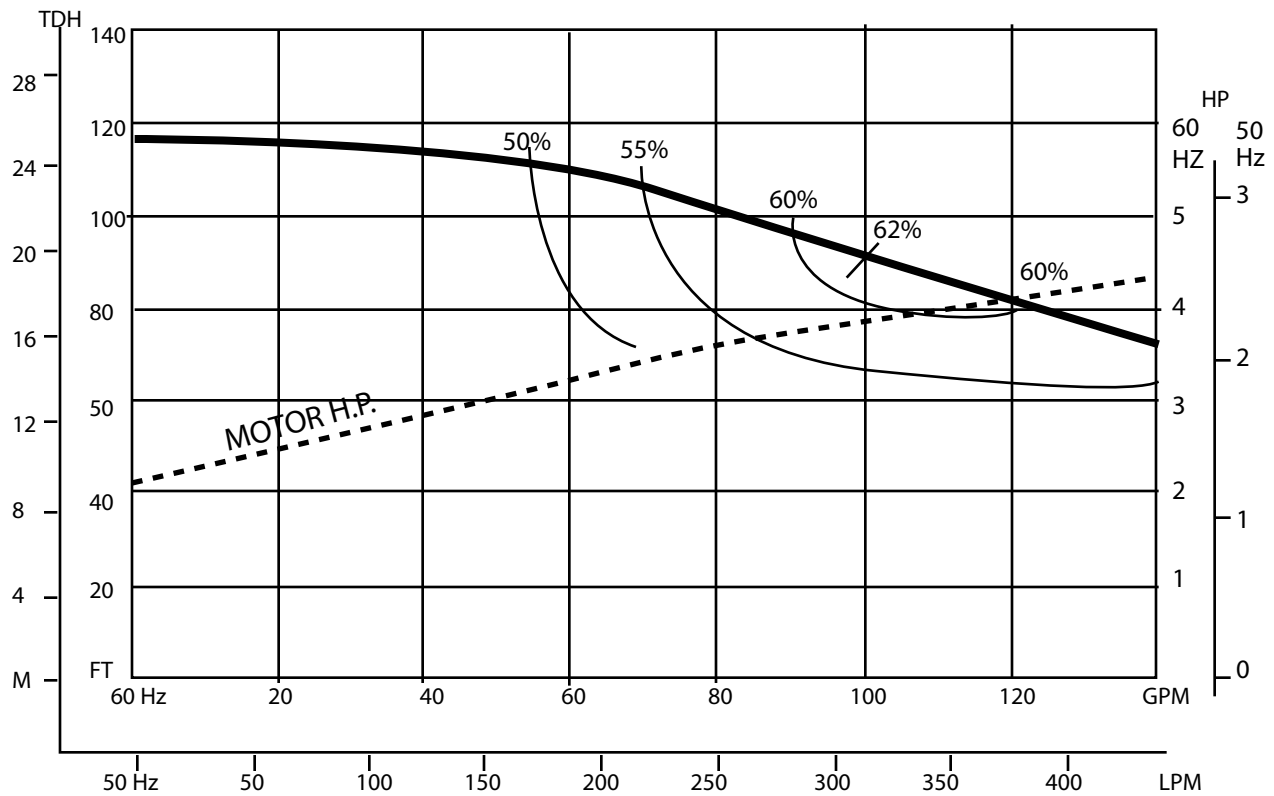

SERFILCO®

SERIES 'HE' FLOW CURVES

TECHNICAL
BULLETIN
TP-108

SERIES HE 1

3.5" DIA. IMPELLER, 3450 RPM & 2850 RPM

SERIES HE 2

3.875" DIA. IMPELLER, 3450 RPM & 2850 RPM

SERIES HE 3

4.375" DIA. IMPELLER, 3450 RPM & 2850 RPM

SERIES HE 4

5.0" DIA. IMPELLER, 3450 RPM & 2850 RPM

SERIES HE 5

5.5" DIA. IMPELLER, 3450 RPM & 2850 RPM

SERIES HE 6

5.5" DIA. IMPELLER, 1725 RPM & 1450 RPM

SERFILCO, LTD.
 2900 MacArthur Blvd. 847-509-2900
 Northbrook, IL 60062-2005 800-323-5431
 email: sales@serfilco.com FAX: 847-559-1995
 www.serfilco.com