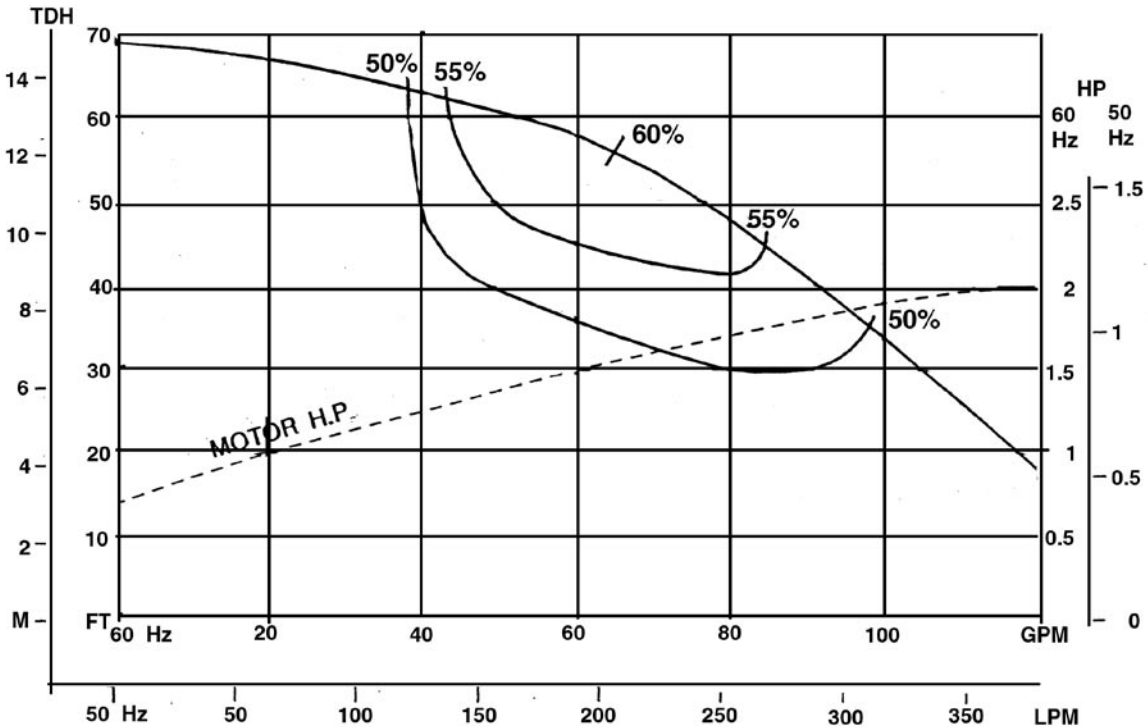

SERFILCO®

SERIES 'HE' FLOW CURVES

TECHNICAL
BULLETIN
TP-108

SERIES HE 1

3.5" DIA. IMPELLER, 3450 RPM & 2850 RPM

SERIES HE 2

3.875" DIA. IMPELLER, 3450 RPM & 2850 RPM

SERIES HE 3

4.375" DIA. IMPELLER, 3450 RPM & 2850 RPM

SERIES HE 4

5.0" DIA. IMPELLER, 3450 RPM & 2850 RPM

SERIES HE 5

5.5" DIA. IMPELLER, 3450 RPM & 2850 RPM

SERIES HE 6

5.5" DIA. IMPELLER, 1725 RPM & 1450 RPM

SERFILCO, LTD.
 2900 MacArthur Blvd. 847-509-2900
 Northbrook, IL 60062-2005 800-323-5431
 email: sales@serfilco.com FAX: 847-559-1995
 www.serfilco.com