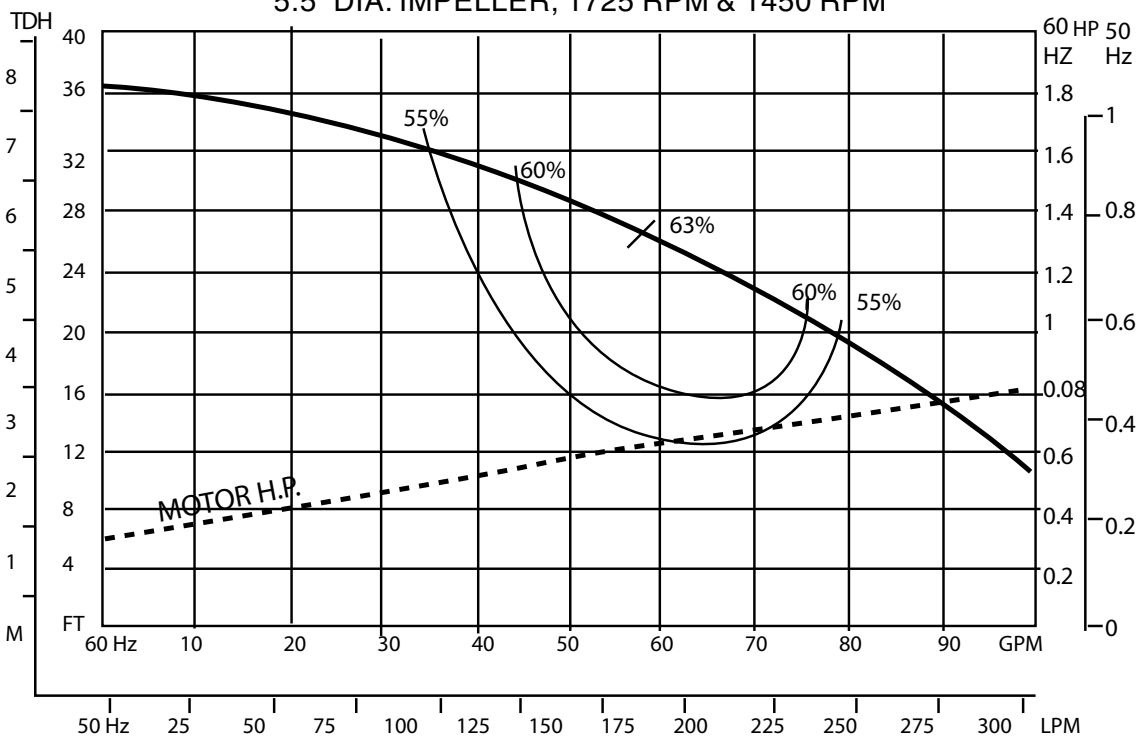

SERFILCO®

SERIES 'HE' FLOW CURVES

TECHNICAL
BULLETIN
TP-108

SERIES HE 1

3.5" DIA. IMPELLER, 3450 RPM & 2850 RPM

SERIES HE 2

3.875" DIA. IMPELLER, 3450 RPM & 2850 RPM

SERIES HE 3

4.375" DIA. IMPELLER, 3450 RPM & 2850 RPM

SERIES HE 4

5.0" DIA. IMPELLER, 3450 RPM & 2850 RPM

SERIES HE 5

5.5" DIA. IMPELLER, 3450 RPM & 2850 RPM

SERIES HE 6

5.5" DIA. IMPELLER, 1725 RPM & 1450 RPM

SERFILCO, LTD.
 2900 MacArthur Blvd. 847-509-2900
 Northbrook, IL 60062-2005 800-323-5431
 email: sales@serfilco.com FAX: 847-559-1995
 www.serfilco.com