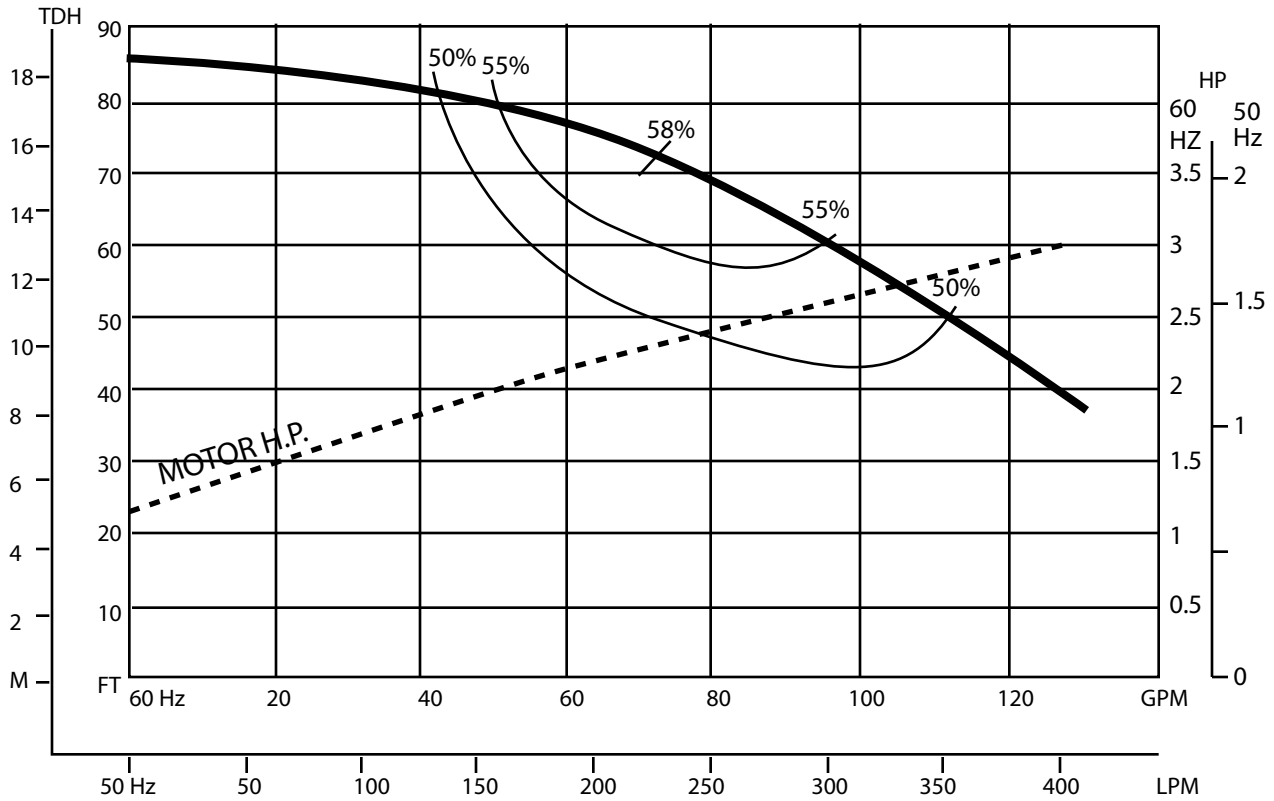

SERFILCO®

SERIES 'HE' FLOW CURVES

TECHNICAL
BULLETIN
TP-108

SERIES HE 1

3.5" DIA. IMPELLER, 3450 RPM & 2850 RPM

SERIES HE 2

3.875" DIA. IMPELLER, 3450 RPM & 2850 RPM

SERIES HE 3

4.375" DIA. IMPELLER, 3450 RPM & 2850 RPM

SERIES HE 4

5.0" DIA. IMPELLER, 3450 RPM & 2850 RPM

SERIES HE 5

5.5" DIA. IMPELLER, 3450 RPM & 2850 RPM

SERIES HE 6

5.5" DIA. IMPELLER, 1725 RPM & 1450 RPM

SERFILCO, LTD.
 2900 MacArthur Blvd. 847-509-2900
 Northbrook, IL 60062-2005 800-323-5431
 email: sales@serfilco.com FAX: 847-559-1995
 www.serfilco.com