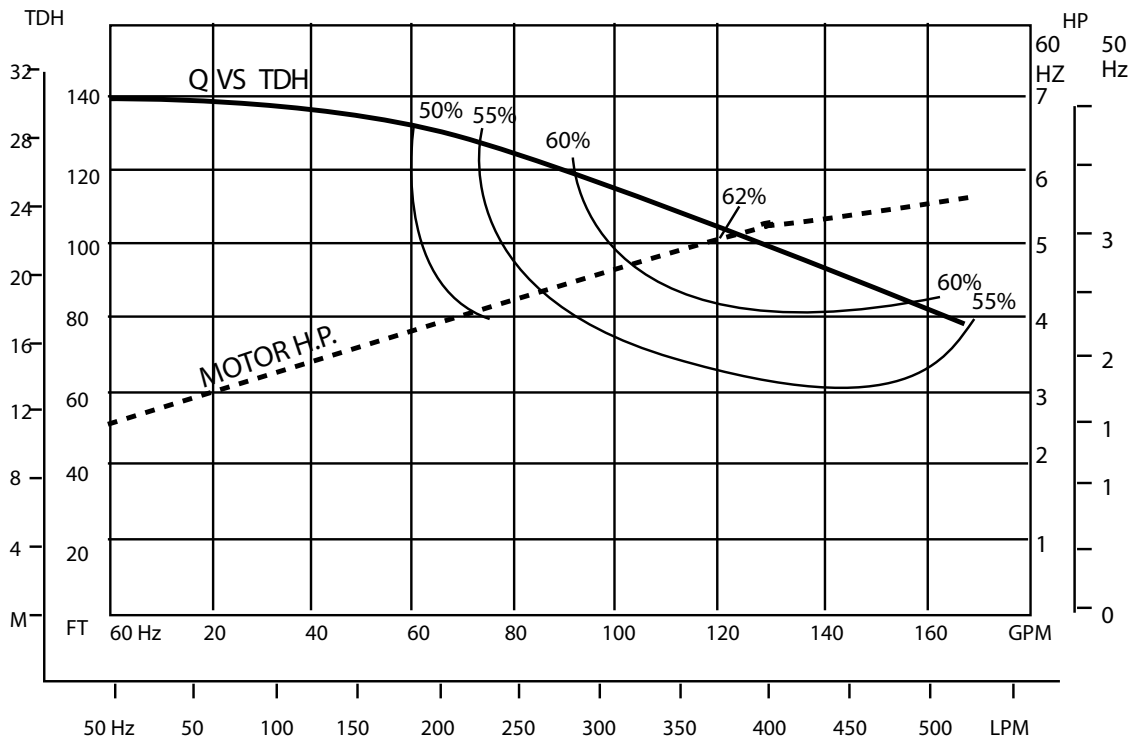

SERFILCO®

SERIES 'HE' FLOW CURVES

TECHNICAL
BULLETIN
TP-108

SERIES HE 1

3.5" DIA. IMPELLER, 3450 RPM & 2850 RPM

SERIES HE 2

3.875" DIA. IMPELLER, 3450 RPM & 2850 RPM

SERIES HE 3

4.375" DIA. IMPELLER, 3450 RPM & 2850 RPM

SERIES HE 4

5.0" DIA. IMPELLER, 3450 RPM & 2850 RPM

SERIES HE 5

5.5" DIA. IMPELLER, 3450 RPM & 2850 RPM

SERIES HE 6

5.5" DIA. IMPELLER, 1725 RPM & 1450 RPM

SERFILCO, LTD.
 2900 MacArthur Blvd. 847-509-2900
 Northbrook, IL 60062-2005 800-323-5431
 email: sales@serfilco.com FAX: 847-559-1995
 www.serfilco.com