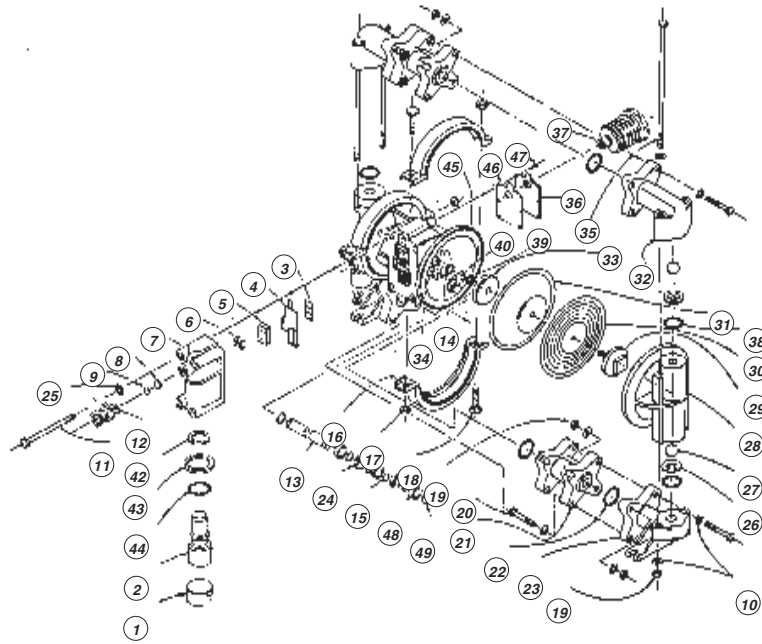

ITEM	DESCRIPTION	QUANTITY PER PUMP	MODEL	MATERIAL	PART NUMBER
27	Ball	4	PPN PPTF, NTF, KTF	Buna-N Teflon	71-1000-11 71-1000-45
28	Outer chamber	2	PPN, PPTF NTF KTF	Polypropylene Nylon PVDF	71-0700-40 71-0700-42 71-0700-56
29	Outer diaphragm plate	2	PPN, PPTF NTF KTF	Polypropylene Nylon PVDF	71-1200-40 71-1200-42 71-1200-56
30	Teflon overlay	2	PPTF, NTF, KTF	Teflon	71-1400-59
31	Diaphragm	2	PPTF, NTF, KTF PPN	Santoprene Buna-N	71-0600-23 71-0600-19
32	Discharge elbow	2	PPN, PPTF NTF KTF	Polypropylene Nylon PVDF	71-1300-40 71-0300-42 71-1300-56
33	Inner diaphragm plate	2	PPN, PPTF NTF KTF	Polypropylene Nylon PVDF	71-1100-40 71-1100-42 71-1100-56
34	Diaphragm rod	1	ALL	Stainless steel	71-0300-26
35	Cap screw, 1/4 x 8-3/4"	4	PPN, NTF PPTF, KTF	Plated steel Stainless steel	71-2502-25 71-2502-26
36	Muffler plate	1	PPN PPTF NTF KTF	Polypropylene Polypropylene Nylon Polypropylene	71-3100-40 71-3100-41 71-3100-43 71-3100-53
37	Muffler	1	ALL		71-3000
38	"O"-ring (valve seat) (was 11901)	4	PPN PPTF, NTF, KTF	Buna-N Teflon	71-1904-11 71-1904-17
39	Flat washer	2	ALL	Stainless steel	71-2301-26
40	Retaining plate	2	ALL	Polypropylene	71-2704-40
42	Air valve lip seal, upper	1	ALL	Buna-N	71-2002-11
43	Air valve lip seal, lower	1	ALL	Buna-N	71-2003-11
44	"O"-ring (valve end plug)	1	ALL	Buna-N	71-1913-11
45	Intermediate	1	PPN, PPTF, KTF NTF	Polypropylene Nylon	71-1506-60 71-1506-43
46	Gasket (muffler plate)	1	ALL	Fiber	71-2105-10
47	Screw, #6 x 3/4"	10	PPN, NTF PPTF, KTF	Plated steel Stainless steel	71-2510-25 71-2510-26
48	End spacer (pilot)	2	ALL	Polypropylene	71-0202-40
49	'O'-ring (pilot spool stop)	2	ALL	Buna-N	71-1915-11

OPTIONAL ASSEMBLIES (for pumps with self-lubricating air valves)

Air valve ass'y. (Items 1-9, 42-44)	1	PPN, PPTF, KTF NTF	Polypropylene Nylon	72-5000-60 72-5000-43
Pilot spool ass'y. (Items 13, 15, 24, 48, 49)	1	ALL	Various	72-8000