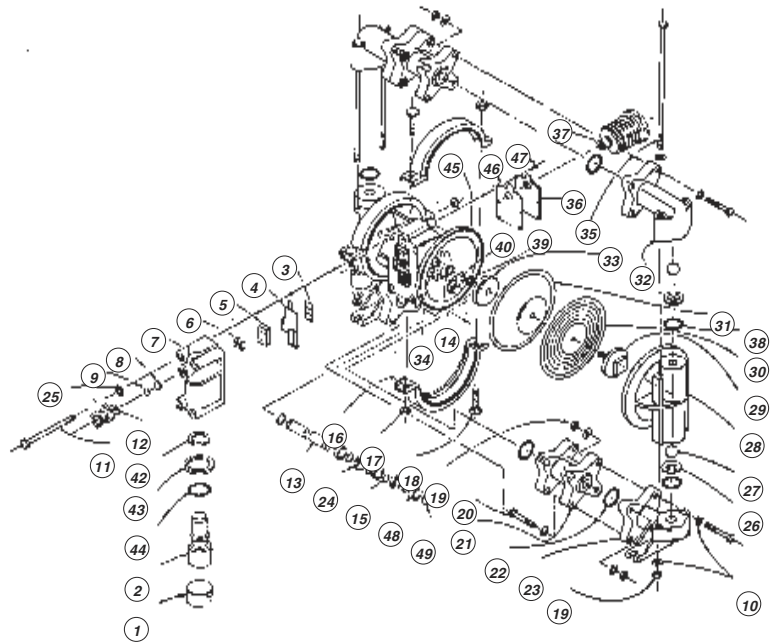

1/2" AIR DIAPHRAGM PUMP w/Self-lubricating air valve assembly

PARTS LIST
P-9150A
JUNE 1992

Refer to Operating Instructions O-1225.

MODELS	PRICE CODE NOS.
PPN-1/2"	55-7120A
PPTF-1/2"	55-7118A
NTF-1/2"	55-7119A
KTF-1/2"	55-7110A

This Parts List is for pumps manufactured after June, 1990 with Price Code Number suffix "A".

Consult factory for pumps manufactured prior to this date.

ITEM	DESCRIPTION	QUANTITY PER PUMP	MODEL	MATERIAL	PART NUMBER
1	Air valve end plug	1	PPN, PPTF, KTF NTF	Polypropylene Nylon	71-1703-60 71-1703-43
2	Air valve spool	1	ALL	Acetal	71-0401-31
3	Gasket, inner	1	ALL	Buna-N	71-2103-11
4	Gasket, outer	1	ALL	Buna-N	71-2104-11
5	Valve plate	1	ALL		71-0403
6	Shuttle valve	1	ALL		71-0402
7	Air valve body	1	PPN, PPTF, KTF NTF	Polypropylene Nylon	71-1604-60 71-1604-43
8	Air inlet filter	1	ALL	Bronze	71-3600
9	"O"-ring (air inlet filter)	1	ALL	Buna-N	71-1916-11
10	Flat washer	44	PPN, NTF PPTF, KTF	Plated steel Stainless steel	71-2300-25 71-2300-26
11	Cap screw, 1/4" x 4"	4	PPN, NTF PPTF, KTF	Plated steel Stainless steel	71-2513-25 71-2513-26
12	Air flow control valve	1	ALL	Brass	71-3400-30
13	Pilot spool	1	ALL	Acetal	71-0101-31
14	Lip seal (diaphragm rod)	2	ALL	Buna-N	71-2000-11
15	"O"-ring (pilot spool spacer)	4	ALL	Urethane	71-1914-16
16	Clamp set (2 halves)	2	ALL	Stainless steel	71-2900-26
17	Hex nut, 5/16-18	4	ALL	Stainless steel	71-2601-26
18	Cap screw, 5/16 x 2"	4	ALL	Stainless steel	71-2504-26
19	Hex nut, 1/4-20	24	PPN, NTF PPTF, KTF	Plated steel Stainless steel	71-2600-25 71-2600-26
20	Cap screw, 1/4 x 1-3/4"	16	PPN, NTF PPTF, KTF	Plated steel Stainless steel	71-2500-25 71-2500-26
21	Manifold, single	2	PPN, PPTF NTF KTF	Polypropylene Nylon PVDF	71-0500-40 71-0500-42 71-0500-56
	Manifold, double	2	PPN, PPTF NTF KTF	Polypropylene Nylon PVDF	71-0501-40 71-0501-42 71-0501-56
22	"O"-ring (manifold) (was 11903)	4	PPN PPTF, NTF, KTF	Buna-N Teflon	71-1905-11 71-1905-17
23	Suction elbow	2	PPN, PPTF NTF KTF	Polypropylene Nylon PVDF	71-0800-40 71-0800-42 71-0800-56
24	Inner spacer, pilot	3	ALL	Polypropylene	71-0201-40
25	Lock washer	4	ALL	Stainless steel	71-2350-26
26	Valve seat	4	PPN, PPTF NTF KTF	Polypropylene Nylon PVDF	71-0900-40 71-0900-42 71-0900-56