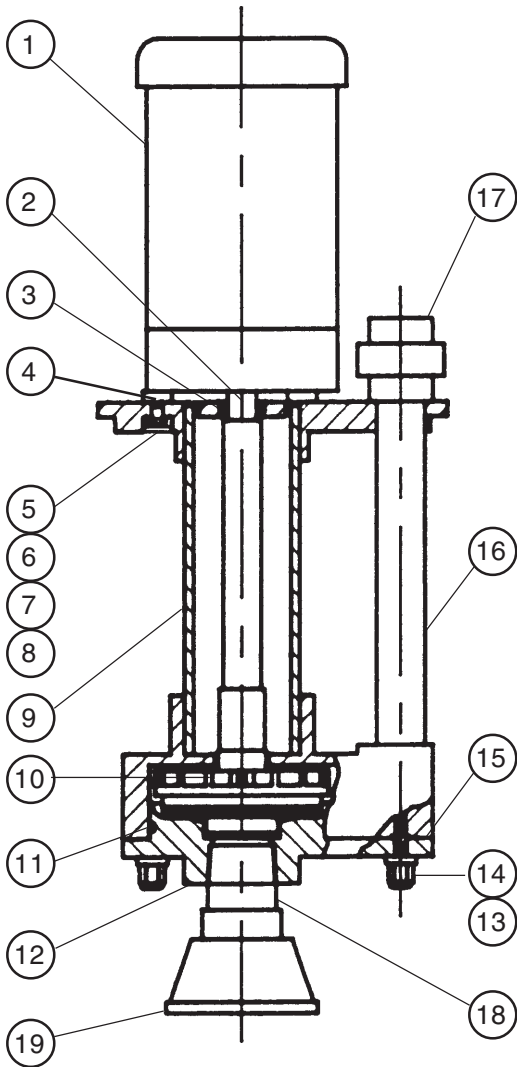

SERIES 'EES', 'EESL' VERTICAL PUMPS

PARTS LIST
P-9050
AUGUST 1994

MODELS
EES (CPVC)
EESL (CPVC)

Refer to Master Price List F-800.

ITEM	DESCRIPTION	PART NUMBERS	
		MODEL EES	MODEL EESL
1	Motor TEFC 1 H.P. 3450 208/230/460 TEFC 1.5 H.P. 3450 115/208/230/1f TEFC 1.5 H.P. 3450 208/230/460 TEFC 2 H.P. 3450 208/230/460 TEFC 3 H.P. 3450 208/230/460	- 66-1034 66-1021 66-1020 66-1019-1	66-1022 66-1019-2
2	Shaft	44-7403	44-7403-1
3	Seal, 1" vapor	22-0848	
4	Spacer, motor (4 req'd)	44-3194	
5	Washer, 3/8 flat - stn. steel (4 req'd)	11-0126	
6	Lockwasher, 3/8 - stn. steel (4 req'd)	11-0140	
7	Bolt, 3/8-16UNC-2A x 1½ Hx HD (4 req'd)	11-0444	
8	Plug, cap (4 req'd)	33-1627A	
9	Column w/round mounting plate ass'y. w/square mounting plate ass'y.	44-7411 44-7413	44-7410 44-7412
10	Impeller w/sleeve ass'y, 1SC " " 2 SC " " 3 SC " " 4 SC	44-7422-1 44-7422-2 44-7422-3 44-7422-4	44-7399-1 44-7399-2 44-7399-3 44-7399-4
11	"O"-ring, cover - EPDM - Viton	22-0849 22-0850	
12	Cover, 2 NPT suction	44-7406	
13	Stud 3/8-16UNC-2A x 1-1/16 cap nut (8 req'd)	44-2687	
14	"O"-ring, cap nut - EPDM (8 req'd) - Viton "	22-0569 22-0568	
15	"O"-ring, casing - EPDM (8 req'd) - Viton "	64-1009-72 64-1009-73	
16	Nipple, 1¼ NPT x 8½ TBE 1¼ NPT x 13 TBE	33-8052 -	- 33-8052-1
17	Union 1¼ NPT	33-0296	

OPTIONAL

18	Nipple 2 NPT close TBE 2 NPT x 24 TBE	33-1029 33-1487	
19	Strainer, 2 NPT suction - polyethylene - Halar	99-0744-1 99-1030	
20	Titanium bolt kit (not shown) Replaces Items 5, 6, & 7	45-0173	

PUMP ONLY (not shown)

Pump, w/o motor	1¼ -1SC	45-1010	45-1110
	1¼ -2SC	45-1020	45-1120
	1¼ -3SC	45-1030	45-1130
	1¼ -4SC	-	45-1140

TITANIUM BOLT KIT (#20) INCLUDES:		
Lock washer (4 req'd)		11-2068
Flat washer "		11-2067
Hex head screw "		11-0684