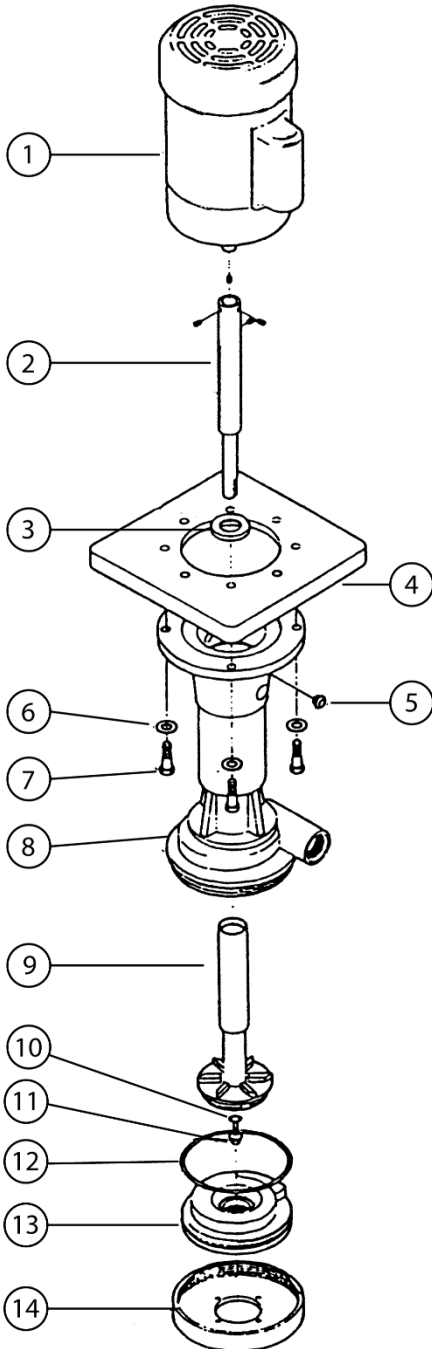

MODEL OL100V/125V

NO.	DESCRIPTION	QTY	OL100V	OL125V
1	Motor	1	Select as needed (see below)	
2	Shaft w/ setscrews, SS	1	39-8133-1	
	Incl. Setscrew HD 1/4-20x1/4 SS	1	11-2171	
	Setscrew cup 1/4-20x1/4 SS	3	11-0505	
3	Fume Barrier PTFE	1	39-8121-TF	
4*	Mounting plate, CPVC or PP	1	39-8129	
5	Plug, weep hole 7/16 LDPE	2	33-8082	
6	Washer 3/8 SS	4	11-0126	
7	Bolt, 3/8-16x1-1/2 SS	4	11-0444	
8*	Body	1	39-8130	39-8132
9*	Impeller, ø3 ø4	1	39-8107	-
			-	39-8131
10	Lockdown 'O'-ring, FKM EPDM	1	22-0870-V	
			22-0870	
11*	Impeller lockdown	1	39-8135	
12	'O'-ring, FKM EPDM	1	22-0363-V	22-0869-V
			22-0363	22-0869
13*	Suction cover	1	39-8103	39-8125
14*	Suction retainer	1	39-8104	39-8127

* Add 'C', 'PP', or 'K' to part number to specify material.

Motors - TEFC, 56C	115-230V/1/60	230-460V/3/60
1/3HP	62-1219-TO	66-2602
1/2HP	62-1226-TO	66-2594
3/4HP	62-1233-TO	66-2601
1HP	62-1240-TO	66-2604
1-1/2HP	62-1247-TO	66-2595
2HP	66-2596	66-2597
3HP	-	66-2599