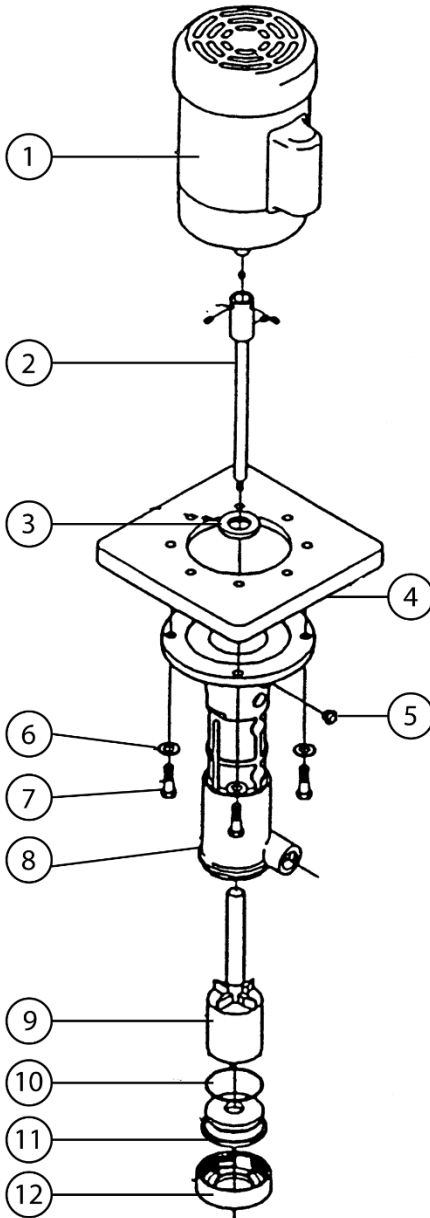

MODEL OL75V

NO.	DESCRIPTION	QTY	PART NO.
1	Motors - Select as needed	1	(see below)
2	Shaft w/ setscrews, SS	1	39-8101-1
	Incl. Setscrew HD 1/4-20x1/4	1	11-2171
	Setscrew cup	3	11-0505
3	Fume Barrier	PTFE	1 39-8121-TF
4	Mounting plate, CPVC	1	39-8129-C
	PP		39-8129-PP
5	Plug, weep hole 7/16 LDPE	2	33-8082
6	Washer 3/8 SS	4	11-0126
7	Bolt, 3/8-16x1 SS	4	11-0444
8	Body, round flange	CPVC	1 39-8282-C
	PP		39-8282-PP
	PVDF		39-8282-K
9	Impeller ø2.25	CPVC	1 39-8115-C
	PP		39-8115-PP
	PVDF		39-8115-K
10	'O'-ring,	FKM	1 22-0868-V
	EPDM		22-0868
11	Suction cover	CPVC	1 39-8105-C
	PP		39-8105-PPN
	PVDF		39-8105-K
12	Suction retainer	CPVC	1 39-8102-C
	PP		39-8102-PPN
	PVDF		39-8102-K

Motors - TEFC, 56C	115/230/1/60	230/460/3/60
1/3HP	62-1219-TO	66-2602
1/2HP	62-1226-TO	66-2594

Product Bulletin:	P-310
Operation and Service Guide:	O-0907