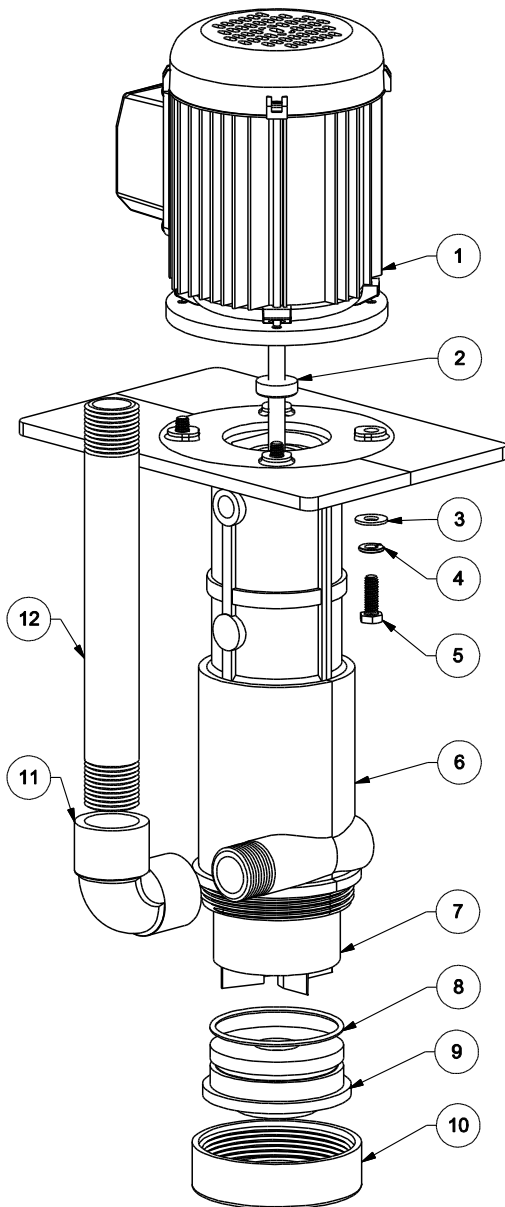

SERFILCO®

SERIES 'EO 3/4' | Vertical Pump

2900 MacArthur Blvd. Northbrook, IL. USA 60062 WWW.SERFILCO.COM (800) 323-5431

PARTS LIST
P-8956
06/13/11
Page 1 of 1

MODEL	PRICE CODE
EO3/4CL2-C1/8	39-0212-B
EO3/4PPL2-C1/8	39-0112-B
EO3/4KV2-C1/8	39-0322-B

NO	DESCRIPTION	QTY	CPVC	PP	PVDF
1	Motor 1/8hp 115//230V 60//50Hz	1		66-2670	
2	Vapor Seal	1		39-8119	
3	Washer 1/4 TI	4		11-0534	
4	Washer Lock 1/4 TI	4		11-0322-T	
5	Bolt 1/4-20x3/4" TI	4		33-0044	
6	Pump Body	1	39-8111-C	39-8111-PP	39-8111-K
7	Impeller	1	39-8106-1C	39-8106-1PP	39-8106-1K
8	O-Ring	1		22-0868 22-0868-V	
9	Suction Cover	1	39-8105-C	39-8105-PP	39-8105-K
10	Suction Retainer	1	39-8102-C	39-8102-PP	39-8102-K
11	Elbow 3/4NPT	1	33-0993	33-0993-PP	33-0993-K
12	Nipple 3/4NPTx8"	1	33-1058	33-1058-PP	33-1058-K