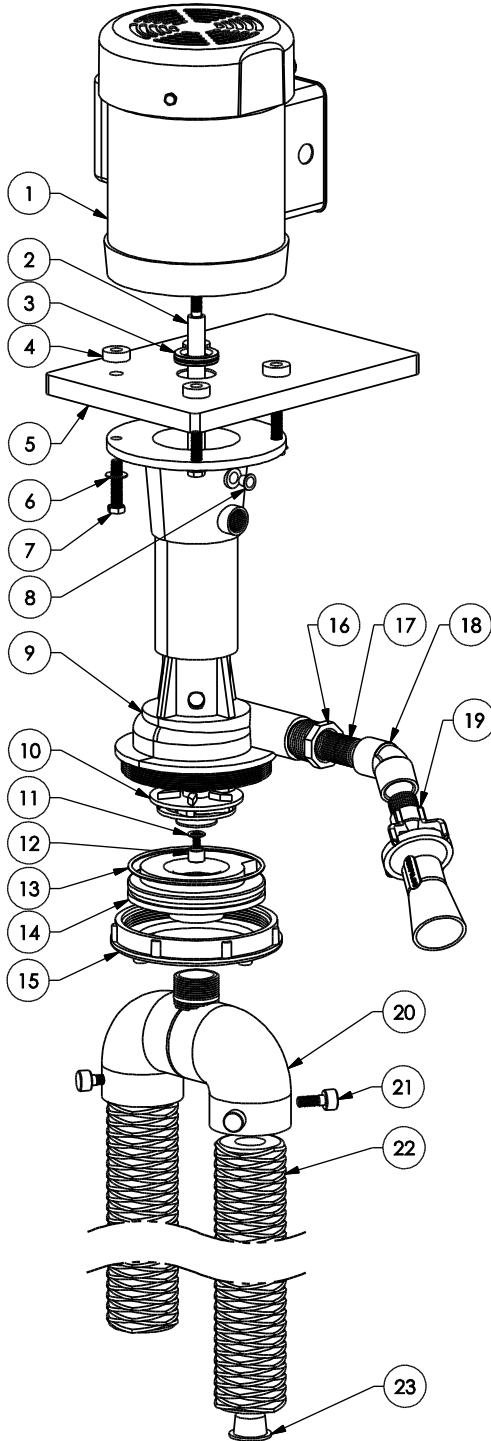

# Sub-Admiral 'EO 1' | Filtration System

2900 MacArthur Blvd. Northbrook, IL. USA 60062 WWW.SERFILCO.COM (800) 323-5431

**PARTS LIST**  
P-7335A  
12/16/19  
Page 1 of 1

	CPVC	PP	PVDF
MODEL	<b>SA3000C</b>	<b>SA3000PP</b>	<b>SA3000K</b>
System No.	<b>C21EO</b>	<b>PP21EO</b>	<b>K21EO</b>

NO.	DESCRIPTION	QTY	CPVC	PP	PVDF
1	Motor 115-208/230/1/50-60 208-230/460/3/50-60	1		66-1044 66-1045	
2	Shaft (1/3hp)	1		39-8002-SS 39-8002-T	
3	Vapor Seal	1		22-0901	
4	Motor Spacer	4	CPVC SS	44-3194 44-3194-1	
5	Mounting Plate	1	39-8000-P	39-8000-PP	39-8000-K
6	Washer	4		11-0126 11-2067	
7	Bolt 3/8"-16x1 3/4"	4		11-0374 11-0374-T	
8	Plug, Access Hole	2		33-8082	
9	Pump Body	1	39-8130-4C	39-8130-4PPP	39-8130-4K
10	Impeller (1/3hp)	1	39-8009-C	39-8009-PPP	39-8009-K
11	O-Ring Impeller	1		FKM EPDM 22-0870-V 22-0870	
12	Impeller Bolt	1		ECTFE 39-8135-H	
13	O-Ring	1		FKM EPDM 22-0363-V 22-0363	
14	Suction Cover	1	39-8103-C	39-8103-PPP	39-8103-K
15	Suction Retainer	1	39-8104-C	39-8104-PPP	39-8104-K
16	Bushing 1NPTx3/4NPT	1	33-0184	33-0184-PP	33-0184-K
17	Close Nipple 3/4NPT	1	33-1005	33-1005-PP	33-1005-K
18	Elbow 45° 3/4NPT	1	33-0976	33-0976-PP	33-0976-K
19	Eductor 3/4NPT	1	33-1733-C	33-1733	33-1733-K
20	Cartridge Adapter 1 1/4NPT	1	44-6121-7	44-6121-7PP	44-6121-7K
21	Thumb Screw	4		11-2137	11-0663
22	Filter Cartridge	2	See Product Bulletin M-109		
23	Plug	2	99-0645		