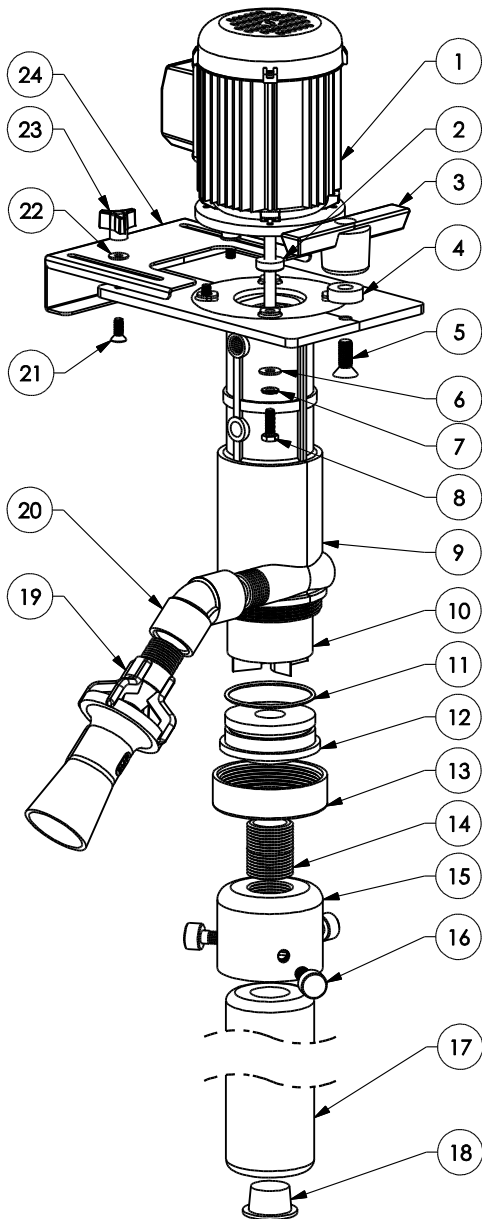

# SERFILCO® SUB-ADMIRAL 'EO 3/4' | Filtration System

2900 MacArthur Blvd. Northbrook, IL. USA 60062 WWW.SERFILCO.COM (800) 323-5431

**PARTS LIST**  
P-7325A  
4/15/2014  
Page 1 of 1

MODEL	PRICE CODE
SA1200C	C11EO
SA1200PP	PP11EO
SA1200K	K11EO

NO	DESCRIPTION	QTY	CPVC	PP	PVDF
1	Motor 1/8hp 115//230V 60//50Hz	1		66-2670	
2	Vapor Seal	1		39-8119	
3	Tee Handle 3/8-16	1		11-0265	
4	Spacer CPVC	1	44-3194		
5	Screw Flat Head 3/8-16x1 SS	1		11-0664	
6	Washer 1/4 TI	4		11-0534	
7	Washer Lock 1/4 TI	4		11-0322-T	
8	Bolt 1/4-20x3/4" TI	4		33-0044	
9	Pump Body	1	39-8111-1C	39-8111-1PP	39-8111-1K
10	Impeller	1	39-8106-1C	39-8106-1PP	39-8106-1K
11	O-Ring EPDM FKM	1		22-0868 22-0868-V	
12	Suction Cover	1	39-8105-C	39-8105-PP	39-8105-K
13	Suction Retainer	1	39-8102-C	39-8102-PP	39-8102-K
14	Nipple Close 1NPT	1	33-1011	33-1011-PP	33-1011-K
15	Cartridge Adapter	1	44-1570-C	44-1570-PP	44-1570-K
16	Screw	3		11-2137	11-0663
17	Filter Media	1	see bulletin M-109		
18	Plug PE	1		99-0645	
19	Eductor 3/4NPT	1	33-1733-C	33-1733	33-1733-K
20	Elbow 45° 3/4NPT	1	33-0976	33-0976-PP	33-0976-K
21	Screw 1/4-20x3/4" SS	2		11-0468	
22	Washer Lock 1/4 SS	2		11-0322	
23	Wing Nut 1/4-20	2		11-0296	
24	Mounting Bracket SS	1		44-1580	