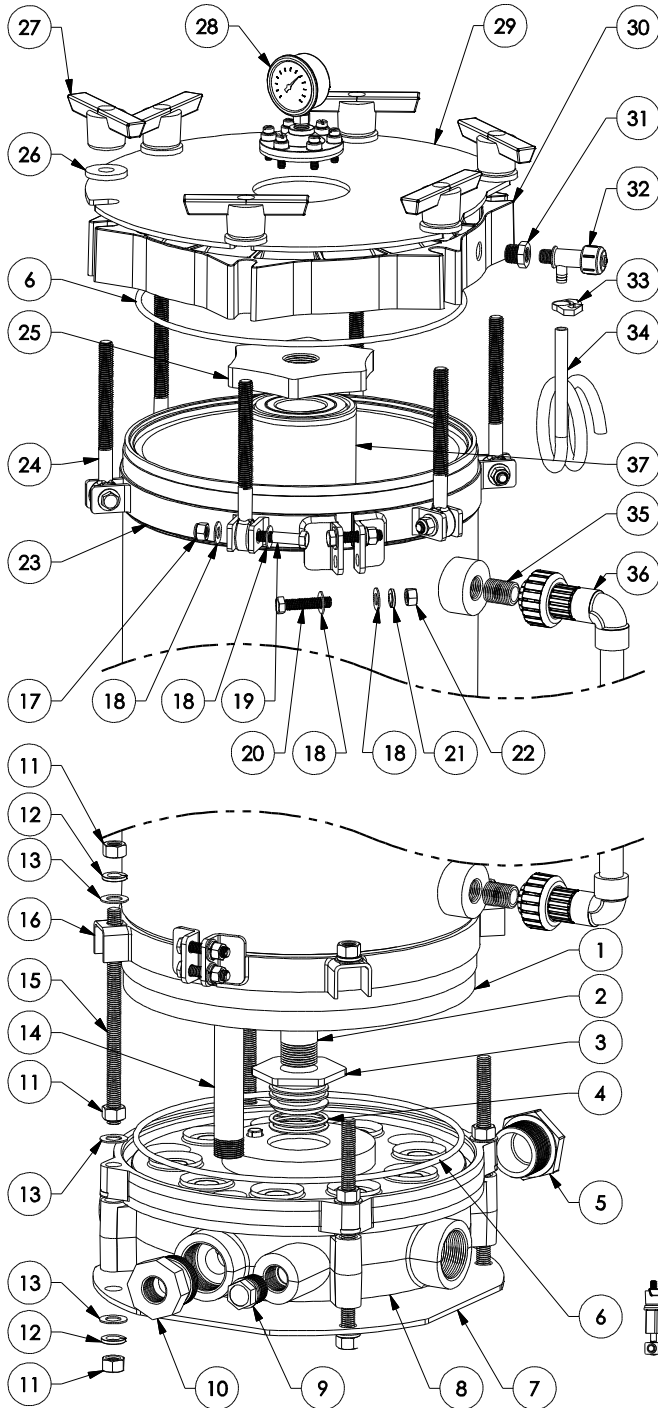

SERFILCO®

Series 'G' | Coalescing Chambers

2900 MacArthur Blvd. Northbrook, IL. USA 60062 WWW.SERFILCO.COM (800) 323-5431

PARTS LIST
P-5485
10/08/15
Page 1 of 1

MODEL	PRICE CODE
PP 1220KS-1-1/2	78-1950-PP

NO	DESCRIPTION	QTY	PP
1	'G' Chamber Shell	1	77-0050-2PP
	Shell w/ "Sight Glass"		77-0051-2PP
2	Dispersion Tube	1	88-3705
3	Center Post Plug	1	88-3700
4	O-Ring	2	22-0340
			22-0802
5	Plug	2	33-0868-PP
6	O-ring	2	22-0930
			22-0930-V
7	Bottom Plate	1	77-0811-SS
8	Chamber Base	1	88-1633-PP
			88-1634-PP
			88-1635-PP
9	Plug	1	33-0211-PP
10	Bushing	1	33-1135-PP
11	Nut	12	11-0106
12	Lock Washer	4	11-0343
13	Washer	12	11-0711
14	Nipple	1	33-2133-2PP
15	Rod	4	77-1210
16	Bottom Bolt Bracket	1	77-0795-1
17	Nut (Nyloc)	6	11-0519
18	Washer	20	11-0126
19	Bolt	6	11-0444-1
20	Bolt	4	11-0374
21	Lock Washer	4	11-0140
22	Nut	4	11-0105
23	Swing Bolt Bracket	1	77-0788
24	Swing Bolt	6	11-0474-1
25	Hold Down Nut	1	88-3347-1
26	Washer	6	11-0619
27	Tee Handle	6	11-0266
28	Gauge Guard Assembly	1	99-0732
			99-0732-V
29	Cover Plate	1	99-0303-SS
30	'G' Chamber Cover	1	88-1620-PP
31	Bushing	1	33-1268-PP
32	Vent Valve	1	33-8108-PP
33	Hose Clamp	1	22-0912
34	Vent Hose	8'	22-0913
35	Close Nipple	2	33-0197-PP
36	"Sight Glass" Assembly	1	88-3285-PP
37	Coalescing Element	1	K4x11
			K6x11
	Refer to Bulletin M-210		

Product Bulletin:	C-303
Operating and Service Guide:	O-0420