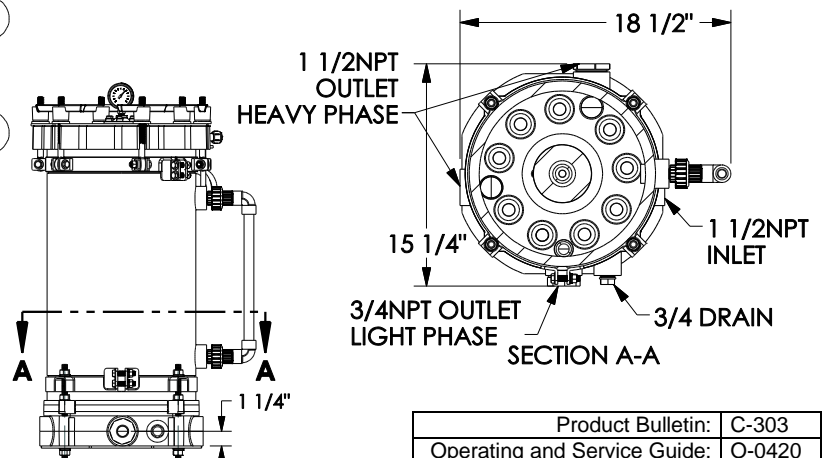

NO	DESCRIPTION	QTY	PP
1	'G' Chamber Shell	1	77-0050-2PP
	Shell w/ "Sight Glass"		77-0051-2PP
2	Dispersion Tube	1	88-3705
3	Center Post Plug	1	88-3700
4	O-Ring	2	22-0340
			22-0802
5	Plug	2	33-0868-PP
6	O-ring	2	22-0930
			22-0930-V
7	Bottom Plate	1	77-0811-SS
8	Chamber Base	1	88-1633-PP
			88-1634-PP
			88-1635-PP
9	Plug	1	33-0211-PP
10	Bushing	1	33-1135-PP
11	Nut	12	11-0106
12	Lock Washer	4	11-0343
13	Washer	12	11-0711
14	Nipple	1	33-2133-2PP
15	Rod	4	77-1210
16	Bottom Bolt Bracket	1	77-0795-1
17	Nut (Nyloc)	6	11-0519
18	Washer	20	11-0126
19	Bolt	6	11-0444-1
20	Bolt	4	11-0374
21	Lock Washer	4	11-0140
22	Nut	4	11-0105
23	Swing Bolt Bracket	1	77-0788
24	Swing Bolt	6	11-0474-1
25	Hold Down Nut	1	88-3347-1
26	Washer	6	11-0619
27	Tee Handle	6	11-0266
28	Gauge Guard Assembly	1	99-0732
			99-0732-V
29	Cover Plate	1	99-0303-SS
30	'G' Chamber Cover	1	88-1620-PP
31	Bushing	1	33-1268-PP
32	Vent Valve	1	33-8108-PP
33	Hose Clamp	1	22-0912
34	Vent Hose	8'	22-0913
35	Close Nipple	2	33-0197-PP
36	"Sight Glass" Assembly	1	88-3285-PP
37	Coalescing Element	1	K4x11
			K6x11
	Refer to Bulletin M-210		

Product Bulletin:	C-303
Operating and Service Guide:	O-0420