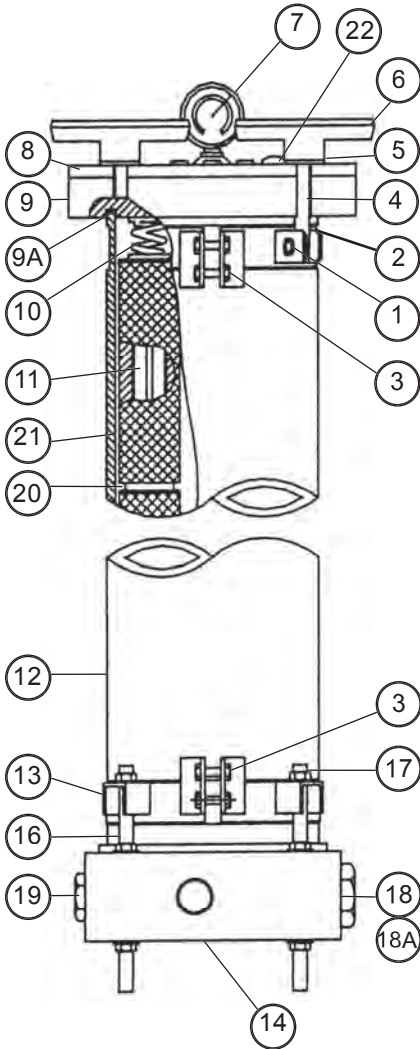

ITEM	DESCRIPTION	QTY	MODELS			
			CL	PL	PPL	KL
1	Hex head bolt, 3/8"-16 x 1 1/2" long - stainless steel	4	11-0444 1			
	Self-locking hex nut, 3/8"-16 - stainless steel	4	11-0519			
2	Swing bolt bracket - stainless steel	1	88-0596			
3	Hex head bolt, 1/4"-20 x 1 1/4" long - stainless steel	4	11-0390			
	Flat washer, 1/4" - stainless steel	4	11-0121			
	Whizz nut, 1/4"-20 - stainless steel	4	11-0103			
4	Swing bolt, 3/8"-16 x 3 1/2" long - stainless steel	4	11-0497 1			
5	Flat washer, 3/8" - stainless steel	4	11-0447			
6	Tee handle - polypropylene	4	11-0265			
7	Gauge guard -G3 Refer to Parts List P-2300	1	99-0732			
8	Cover plate - FRP standard on PPL & KL optional on CL & PL - stainless steel (opt)	1	88-0597			
		1	88-0597 1			
		1	88-0597 1			
9	Cover	1	88-0387		88-2785	88-1339
9A	Cover 'O'-ring - EPDM	1	22-0365			
	- Viton	1	22-0360			
10	Compression top seat spring, - polypropylene (standard on PL, CL, & PPL)	3	77-0844			
	Top seat plate assembly (standard on KL)	3	77-0916			
		3	77-0916 1			
	Includes: Top seat plate - CPVC	3	77-0701A			
	- PVDF	3	-			
	316SS spring - Vinyl coated	3	77-0301 1			
	- PVDF coated	3	-			
	Spring guard cap - CPVC	3	77-0911			
- PVDF	3	-				
			77-1241			