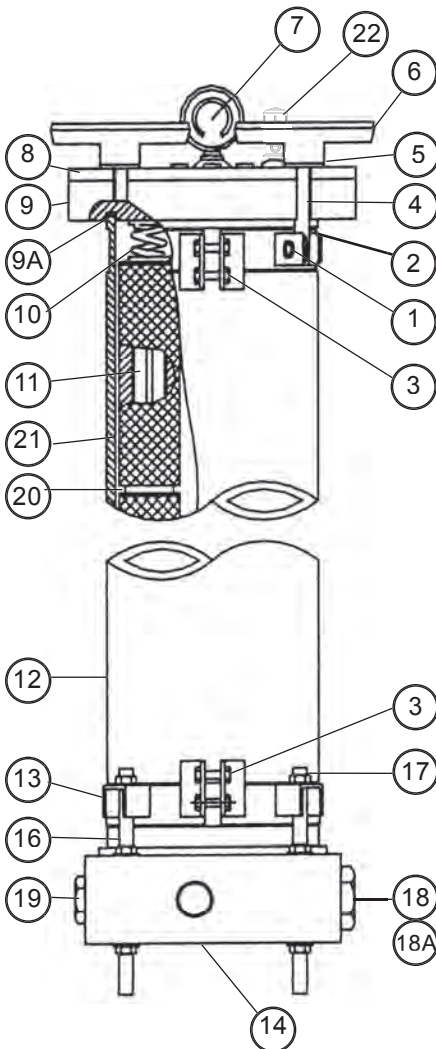

ITEM	DESCRIPTION	QTY	MODELS			
			CL	PL	PPL	KL
1	Hex head bolt, 3/8"-16 x 1 1/2" long - stainless steel	4	11-0444 1			
	Self-locking hex nut, 3/8"-16 - stainless steel	4	11-0519			
2	Swing bolt bracket - stainless steel	1	88-0596			
3	Hex head bolt, 1/4"-20 x 1 1/4" long - stainless steel	4	11-0390			
	Flat washer, 1/4" - stainless steel	4	11-0121			
	Whizz nut, 1/4"-20 - stainless steel	4	11-0103			
4	Swing bolt, 3/8"-16 x 3 1/2" long - stainless steel	4	11-0497 1			
5	Flat washer, 3/8" - stainless steel	4	11-0447			
6	Tee handle - polypropylene	4	11-0265			
7	Gauge guard -G3 Refer to Parts List P-2300	1	99-0732			
8	Cover plate - FRP standard on PPL & KL optional on CL & PL - stainless steel (opt)	1	88-0597			
		1	88-0597 1			
		1	88-0597 1			
9	Cover	1	88-0387		88-2785	88-1339
9A	Cover 'O'-ring - EPDM	1	22-0365			
	- Viton	1	22-0360			
10	Compression top seat spring, - polypropylene (standard on PL, CL, & PPL)	3	77-0844			
	Top seat plate assembly (standard on KL)	3	77-0916			
		3	77-0916 1			
	Includes: Top seat plate - CPVC	3	77-0701A			
	- PVDF	3	-			
	316SS spring - Vinyl coated	3	77-0301 1			
	- PVDF coated	3	-			
	Spring guard cap - CPVC	3	77-0911			
- PVDF	3	-				
			77-1241			