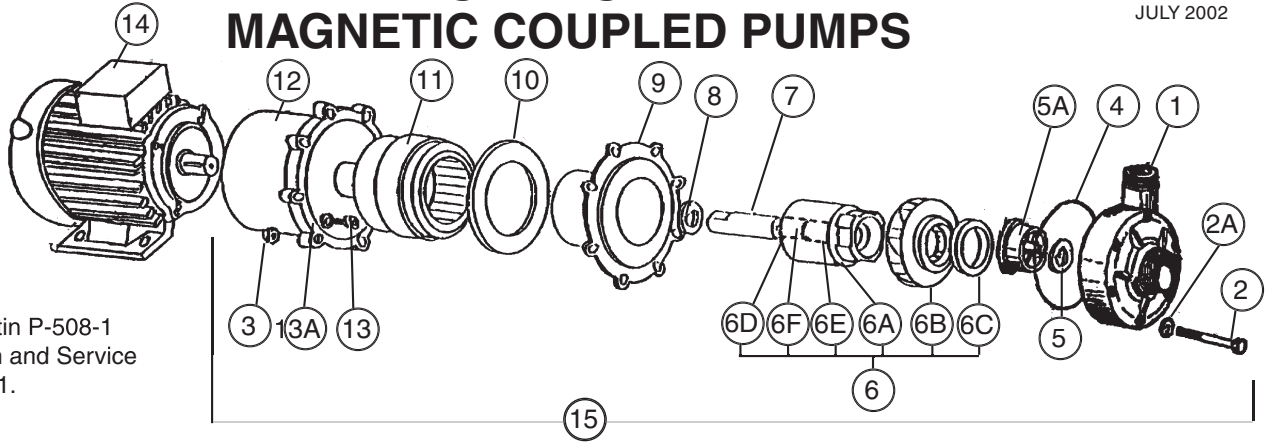

SERIES 'P' MAGNETIC COUPLED PUMPS

PARTS LIST
P-4225K-1
JULY 2002

Refer to Bulletin P-508-1
and Operation and Service
Guide O-189-1.

ITEM	DESCRIPTION	MODEL NUMBERS									
		P1 x 1/2-MPCK		P1 x 1-MPCK		P1 1/2 x 1-MPCK		P2 x 1 1/4-MPCK		P2 x 1 1/2-MPCK	P2 3/4 x 2 1/4-MPCK
		- 1	- 2	- 3	- 4	- 4A³	- 5	- 6	- 7	- 8	
1¹	Pump casing - PP	01-4401-05	01-4402-05		01-4404-05	01-4404-05A	01-4405-05	01-4406-05	01-4407-05	01-4408-05	
2	Bolt (6 req'd)	01-1182	01-1123		01-1171	01-1123	01-1176		01-1193	01-1220	
2A	Washer (6 req'd)	01-1155	01-1164		01-1166	01-1164	01-1181				
3	Nut (6 req'd)	01-1154	01-1165		01-1175	01-1165	01-1179				
4²	"O"-ring - EPDM	01-4401-09	01-4402-09		01-4404-09		01-4405-09		01-4407-09	01-4408-09	
5	Front thrust 'D' washer - ceramic	01-4401-10	01-4402-10		01-4404-10		-				
5A¹	Front thrust housing - PP C/W front thrust ring - ceramic	-	-		-		01-4405-10		01-4407-10	01-4408-10	
6¹	Impeller, complete -PP	01-4401-11	01-4402-11	01-4403-11	01-4404-11	01-4404-11A	01-4405-11	01-4406-11	01-4407-11	01-4408-11	
6A¹	Magnet only - PP	-	-		-		01-4405-11A		01-4407-11A	01-4408-11A	
6B¹	Impeller only - PP	-	-		-		01-4405-11B	01-4406-11B	01-4407-11B	01-4408-11B	
6C	Impeller thrust ring - Rulon	-	-		-		01-4405-11C		01-4407-11C	01-4408-11C	
6D	Impeller bushing - Rulon	-	-		-		01-4405-11D		01-4407-11D	01-4408-11D	
6E	Bushing - front (imp.) - (milled) Rulon	01-4401-11E	01-4402-11E				-		-		
6F	Bushing-rear (impeller) - (plain) Rulon	01-4401-11F	01-4402-11F				-		-		
7	Spindle - ceramic	01-4401-12	01-4402-12	01-4404-12	01-4404-12A	01-4405-12		01-4407-12			
8	Rear thrust 'D' washer - ceramic	01-4401-10	01-4402-10				01-4405-13		01-4407-13		
9¹	Liner - PP	01-4401-14	01-4402-14	01-4404-14	01-4404-14A	01-4405-14		01-4407-14	01-4408-14		
10	Locating ring - stn. stl.	-	01-4402-15	-	01-4404-15A	01-4405-15		01-4407-15	01-4408-15⁴		
11	Drive magnet	01-4401-16	01-4402-16	01-4404-16	01-4404-16A	01-4405-16	01-4406-16	01-4407-16	01-4408-16		
12	Motor bracket - PP	01-4401-17	01-4402-17	01-4404-17	01-4404-17A	01-4405-17	01-4406-17	01-4407-17	01-4408-17		
13	Slot head screw (bracket/motor) (4 req'd)	M5 x 12mm 01-1186			M6 x 16mm 01-1188		M6 x 20mm 01-1190	M8 x 20mm 01-1192			
13A	Shake proof washer (4 req'd)	M5 01-1162			M6 01-1168		M8 01-1180				
14	Motor 220-240/1/50 380-415/3/50	(.16/.25 HP) 01-6037 (180 Watts) 01-6038 (120 Watts)	1/3 HP (.25 Kw) 01-6035 01-6036	3/4 HP (.55 Kw) 01-6033 01-6034		1 1/2 HP (1.1 Kw) 01-6042 01-6000	2 HP (1.5 Kw) 01-6043 01-6006	3 HP (2.2 Kw) 01-6044 01-6021	5 1/2 HP (4 Kw) - 01-6046		
15¹	Pump only	01-4401	01-4402	01-4403	01-4404	01-4404 A	01-4405	01-4406	01-4407	01-4408	

Notes: ¹ To change material from PP to PVDF - Add suffix K to Part Number. eg. 01-4407-11K.
² To change material from EPDM to Viton - Add suffix V to Part Number. eg. 01-4407-09V

³ Replacement model from April 1997
⁴ Locating ring on P8 is plated steel.

Prices: EX Works Manchester

Terms: Nett 30 Days

Minimum Order £50.00

DISTRIBUTED BY: