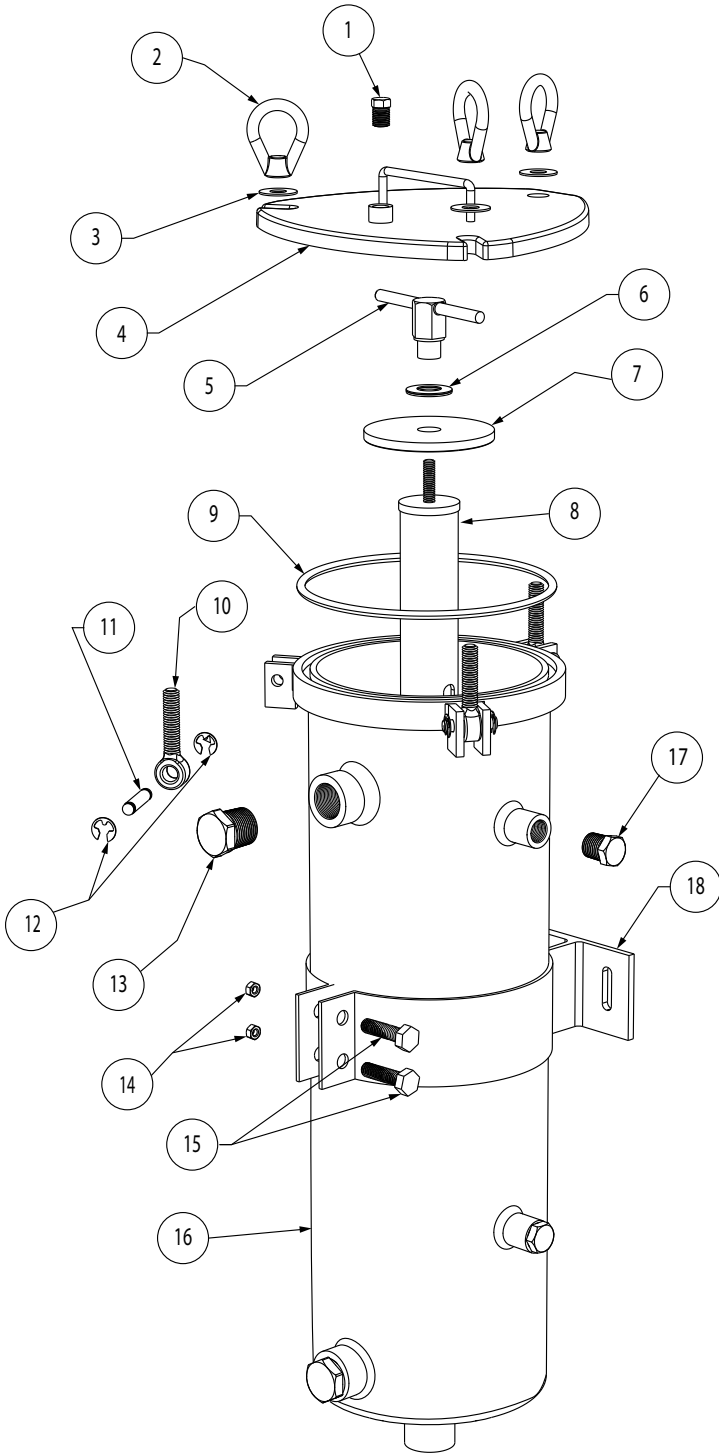

SERIES 718 STEEL FILTER CHAMBER

Model	Price Code
S1(718)-1	79-0940

No	Description	Qty	SS
1	1/4" Plug	1	33-0427
2	Eye Bolt	3	11-0625
3	Eye Bolt Washer	3	11-0402
4	Chamber Cover	1	88-1651
5	Hold Down Cap	1	88-1652
6	Hold Down Washer	1	88-1653
7	Hold Down Plate	1	88-1654
8	Pipe Cartridge Stand	1	88-1655
9	O-Ring	1	Buna-N 22-0624
	Viton		22-0602
10	Swing Bolt	3	11-0740
11	Clevis Pin	3	11-0741
12	Clevis Pin Retainer	6	11-0742
13	1" Plug	2	33-5837
14	1/2" Nuts	2	11-0743
15	Hex Bolt 1/2" x 1-3/4"	2	11-2147
16	Chamber Housing	1	88-1650
17	1/2" Plug	2	33-1215
18	Wall Mount	1	78-0938
19	22" Leg Stand	1	79-0939

* Shown with
Optional Leg Stand

Product Bulletin: C-401
Operation and Service Guide: O-1581