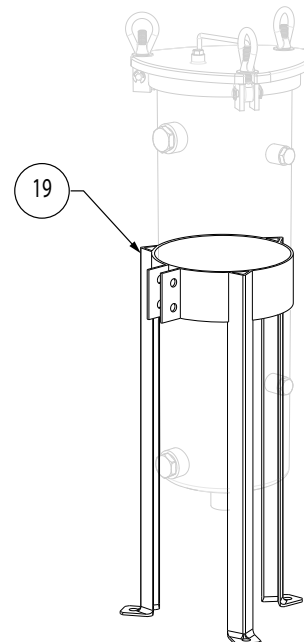

SERIES 718 STEEL FILTER CHAMBER

Model	Price Code
S1(718)-1	79-0940

No	Description	Qty	SS
1	1/4" Plug	1	33-0427
2	Eye Bolt	3	11-0625
3	Eye Bolt Washer	3	11-0402
4	Chamber Cover	1	88-1651
5	Hold Down Cap	1	88-1652
6	Hold Down Washer	1	88-1653
7	Hold Down Plate	1	88-1654
8	Pipe Cartridge Stand	1	88-1655
9	O-Ring	1	Buna-N 22-0624
	Viton		22-0602
10	Swing Bolt	3	11-0740
11	Clevis Pin	3	11-0741
12	Clevis Pin Retainer	6	11-0742
13	1" Plug	2	33-5837
14	1/2" Nuts	2	11-0743
15	Hex Bolt 1/2" x 1-3/4"	2	11-2147
16	Chamber Housing	1	88-1650
17	1/2" Plug	2	33-1215
18	Wall Mount	1	78-0938
19	22" Leg Stand	1	79-0939

* Shown with
Optional Leg Stand

Product Bulletin: C-401
Operation and Service Guide: O-1581