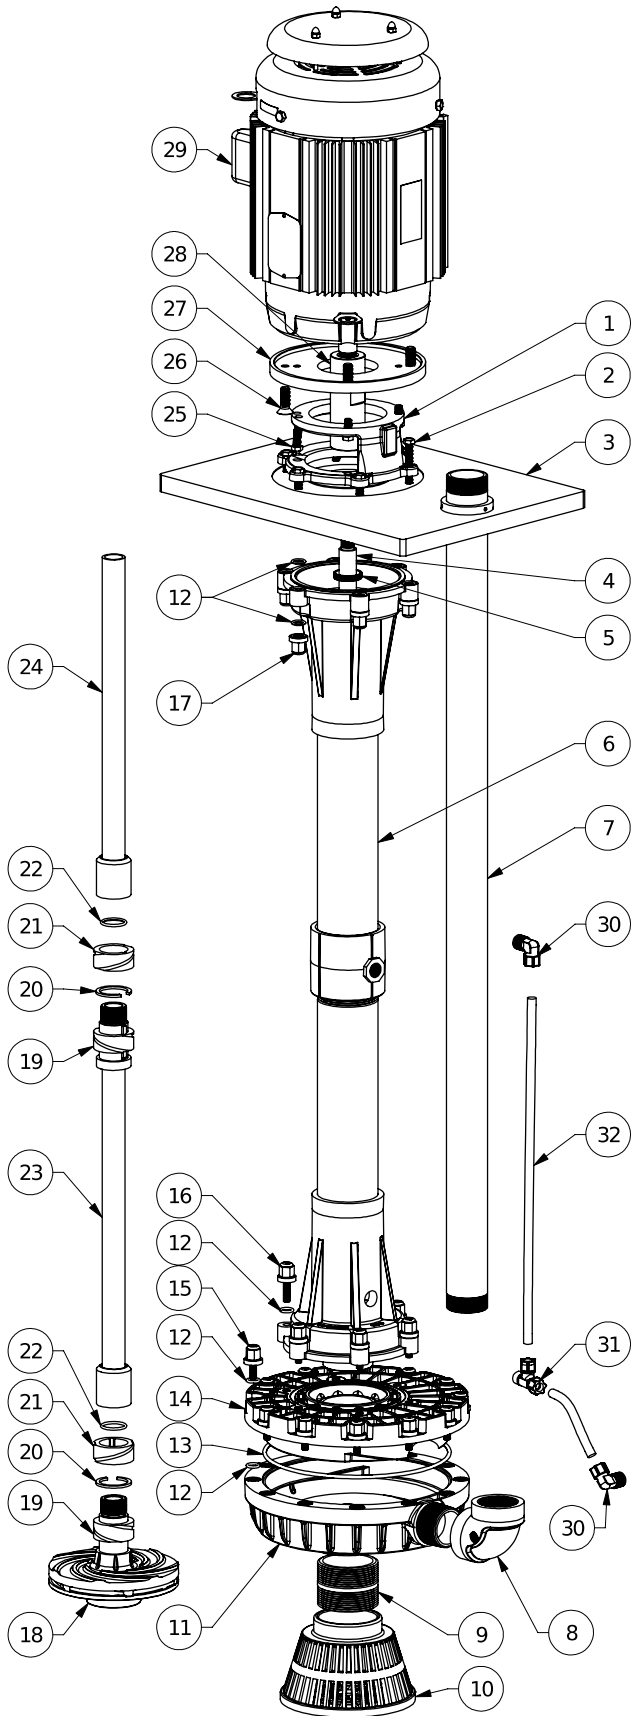

# SERFILCO Series 'EFB' | Double Bearing Sump Pump

2900 MacArthur Blvd. Northbrook, IL. USA 60062 WWW.SERFILCO.COM (800) 323-5431

**PARTS LIST**  
P-3182  
02/25/21  
Page 1 of 1

NO.	Description	QTY	PART NO.
1	Bracket Motor	1	44-2683-3
2	Hex Head Bolt 3/8-16x2 3/4"	6	11-2134
3	Mounting Plate 15"X20"	1	44-7900-P
4	Drive Shaft 4ft	1	43-0777
5	Vapor Seal	1	22-0848
6	Column 4ft	1	44-7910-4
7	Discharge Pipe 2NPT 4ft	1	33-2175-4
8	Elbow 90° w/ 3/8NPT port 2NPT	1	33-0997-5
9	Nipple Close 3NPT	1	33-1041
10	Strainer Suction 3NPT	1	99-0745
11	Suction Casing	1	44-7801-C
12	O-Ring	49	EPDM 22-0569 FKM 22-0568
13	O-Ring	1	EPDM 22-0815 FKM 22-0846
14	Support Casing	1	44-7811-1C
15	Cap-Nut & Stud 3/8-16x15/16"	13	44-2687-4
16	Cap-Nut & Stud 3/8-16x1 1/4"	6	44-2687-3
17	Cap-Nut 3/8-16	6	44-2682
18	Impeller 1SC Ø5.25"	1	44-7930-1C
	2SC Ø5.75"		44-7930-2C
	3SC Ø6.625"		44-7930-3C
	4SC Ø7"		44-7930-4C
	5SC Ø7.5"		44-7930-5C
	6SC Ø4.75"		44-7930-6C
19	Bushing Left Hand	2	Graphite 44-1973 PTFE 44-1975
20	Bushing Separator Ø1 1/2"	2	44-7923-C
21	Bushing Right Hand	2	Graphite 44-1974 PTFE 44-1976
22	O-Ring	1	EPDM 22-2219 FKM 22-2219-V
23	Double Bearing Shaft Sleeve	1	44-7935-4C
24	Shaft Sleeve 2ft	1	44-7935-2C
25	Hex Bolt 3/8-16x1"	4	11-0375
26	Motor Screw 1/2"-13x1"	4	11-0407
27	Motor Adapter Plate	1	44-6249
28	Pump Shaft Adapter	1	44-7920
29	Motor TEFC 3450/2850rpm 7.5Hp	1	66-1561
	3450/2850rpm 10Hp		66-1534
	3450rpm 15Hp		66-1535
	1725rpm 7.5Hp		66-1356-B
30	Tube Connector 1/4"x3/8NPT	1	33-2680
31	Tube Ø1/4"xØ.170"	1	44-1612
32	Tube Connector 1/4"x1/4NPT	1	33-1074