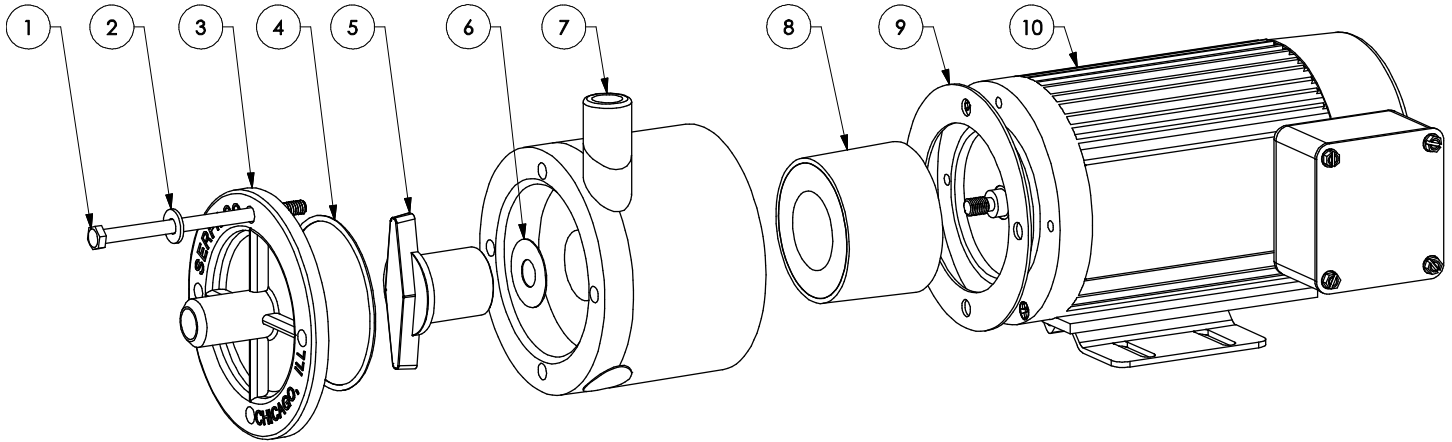

© 2016 Serfilco Ltd. All Right Reserved.

SERFILCO®

SERIES 'B MAG' | Magnetic Coupled Pump

2900 MacArthur Blvd. Northbrook, IL. USA 60062 WWW.SERFILCO.COM (800) 323-5431

PARTS LIST
P-2800_P
05/03/17
Page 1 of 1

NO.	DESCRIPTION	QTY	CPVC	PP	ECTFE	PVDF
1	Hex bolt 1/4"-20x4-1/4" SS	4			11-0765	
2	Washer 1/4" SS	4			11-0121	
3	Cover 3/4" Hose 1/2 MNPT	1	44-1390 44-1390-1	44-1430 44-1430-1	44-6584 44-6584-1	44-6231 44-6231-1
4	Cover "O"-ring FKM EPDM PTFE	1*			44-0926 22-0280 44-0928	
5	Impeller 50Hz (ø2-7/8") 60Hz (ø2-21/32")	1	44-1365 44-1366	44-1436 44-1435		44-1365 44-1366
6	Bearing Disc PTFE	1*			44-1339	
7	Pump body 3/4" Hose 1/2 MNPT	1	44-1386 44-1386-1	44-1426 44-1426-1	44-6583 44-6583-1	44-6585 44-6585-1
8	Driver magnet	1			44-0907	
9	Pump body spacer SS	1	-	-	-	44-0808
10	Motor 1/6hp 115/208/230/1/50-60 1/6hp 230-460/3/50-60	1			44-0939 44-0939 C	

* Recommended spare parts

Pump end only, w/o motor	1	44-1392	44-1422	44-6586	44-6587
--------------------------	---	---------	---------	---------	---------

Product Bulletin:	P-503
Operation and Service Guide:	O-0010