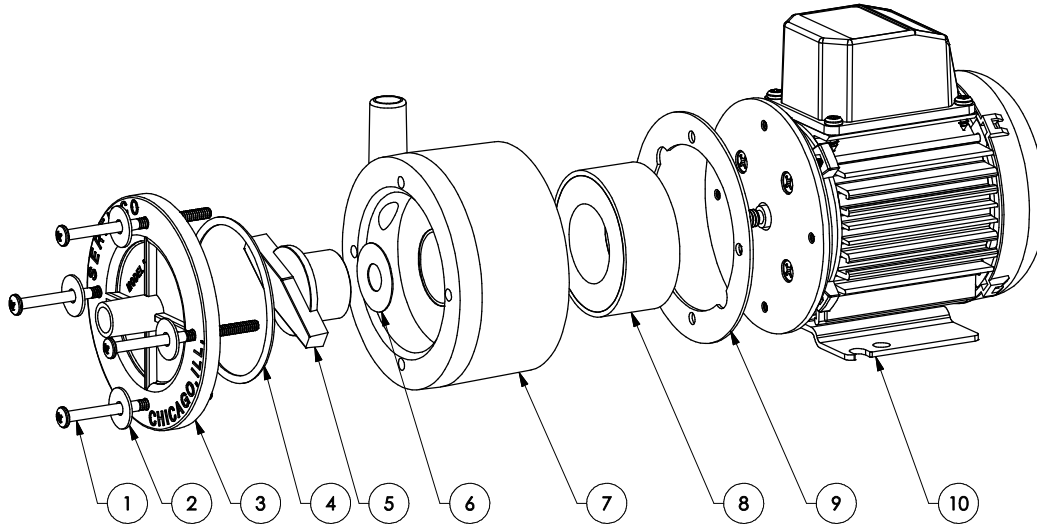

SERFILCO® SERIES 'A MAG'

Magnetic Coupled Pump

2900 MacArthur Blvd. Northbrook, IL. USA 60062 WWW.SERFILCO.COM (800) 323-5431

PARTS LIST
P-2700_T
06/09/16
Page 1 of 1

NO.	DESCRIPTION	QTY	CPVC	PP	ECTFE	PVDF
1	Pan HD Screw 10-24 SS	4			11-0761	
2	Washer SS	4			11-0760	
3	Cover 5/8" Hose 3/8 MNPT	1	44-1380 44-1380-1	44-1330 44-1330-1	44-6521 44-6521-1	44-6232 44-6232-1
4	Cover "O"-ring FKM EPDM PTFE	1*			44-0726 44-0606 44-0727	
5	Impeller 60Hz 50Hz	1	44-1356 44-1355-B	44-1334 44-1335-B		44-1356 44-1355-B
6	Bearing disc PTFE	1*			44-1339	
7	Pump body 5/8" Hose 3/8 MNPT	1	44-1376 44-1376-1	44-1326 44-1326-1	44-6522 44-6522-1	44-6233-A 44-6233-1
8	Driver magnet	1			44-0707	
9	Pump body spacer SS	1	-	-	-	44-1332
10	Motor 1/12hp 115v/1/60Hz 1/12hp 230v/1/50Hz	1			66-2675 66-2675-5	

* Recommended spare parts

Pump end only, without motor	1	44-1382	44-1322	44-6523	44-6524
------------------------------	---	---------	---------	---------	---------

Product Bulletin:	P-503
Operation and Service Guide:	O-0010