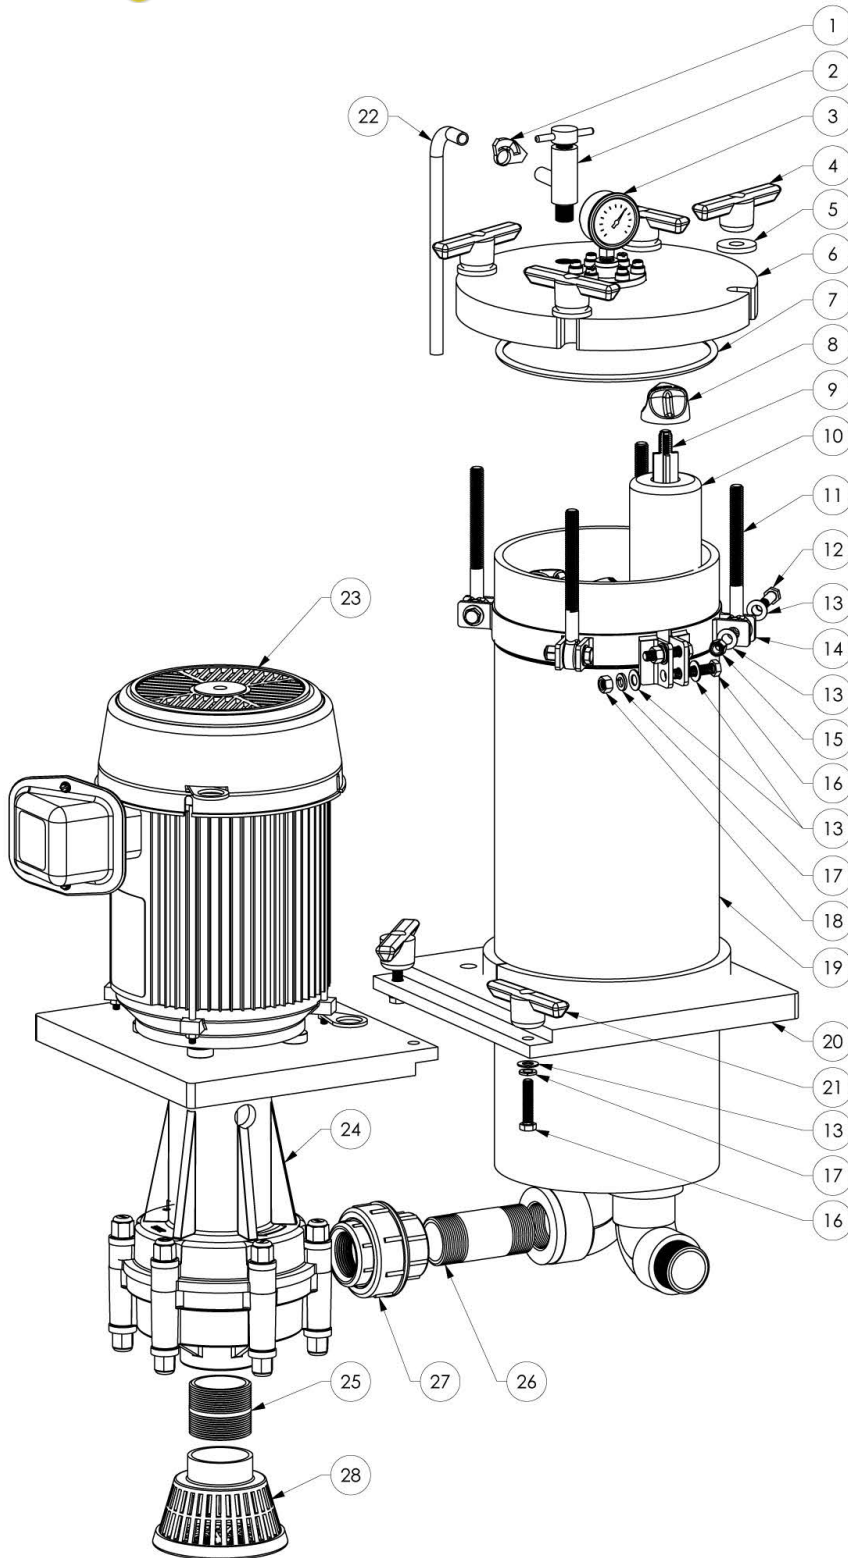

© 2017 Serfilco Ltd. All Right Reserved.

SERFILCO® ADMIRAL 'EHJ' | Filtration System

PARTS LIST
 P-2575_C
 12/23/20
 Page 1

NO.	DESCRIPTION	QTY	PART NO.
1	Hose clamp	1	22-0911
2	Vent valve assembly	CPVC 1	33-0051
3	Gauge guard assembly	1	99-0732
4	Tee handle	1/2-13 PP 4	11-0266
5	Washer	1/2 SS 4	11-0619
6	Cover	CPVC 1	88-3368
7	'O'-ring	EPDM 1	22-0603
		FKM	22-0602
8	Hold down cap	CPVC 6	77-1590
9	Cross post	20 PP 6	88-1602-PP
		30	88-1603-PP
		40	88-1604-PP
10	Filter cartridge		See bulletin M-109
11	Swing bolt	1/2-13x5-3/4 SS 4	11-0474-1
12	Bolt	3/8-16x1-5/8 SS 4	11-0444-1
13	Washer	3/8 SS 14	11-0126
14	Swing bolt bracket	SS 1	77-0793
15	Nyloc nut	3/8-16 SS 4	11-0519
16	Bolt	3/8-16x1-3/4 SS 4	11-0374
17	Lock washer	3/8 SS 4	11-0140
18	Nut	3/8-16 SS 2	11-0105
19	Shell & Base assembly	20 CPVC 1	88-3371
		30	88-3372
		40	88-3373
20	Mounting plate	PVC 1	44-7599
21	Tee handle	3/8-16 PP 2	11-0265
22	Tube	Clear VI 8'	22-0444
23	EH pump	1	See parts list P-8801
24	Column assembly	CPVC 1	44-3182-22
25	Nipple	2 CPVC 1	33-1029
26	Nipple	1-1/2x4 CPVC 1	33-1026
27	Union	1-1/2 CPVC 1	33-0297
28	Suction strainer	2 PE 1	99-0744-1

Product Bulletin:	F-508
Operation and Service Guide:	O-0465