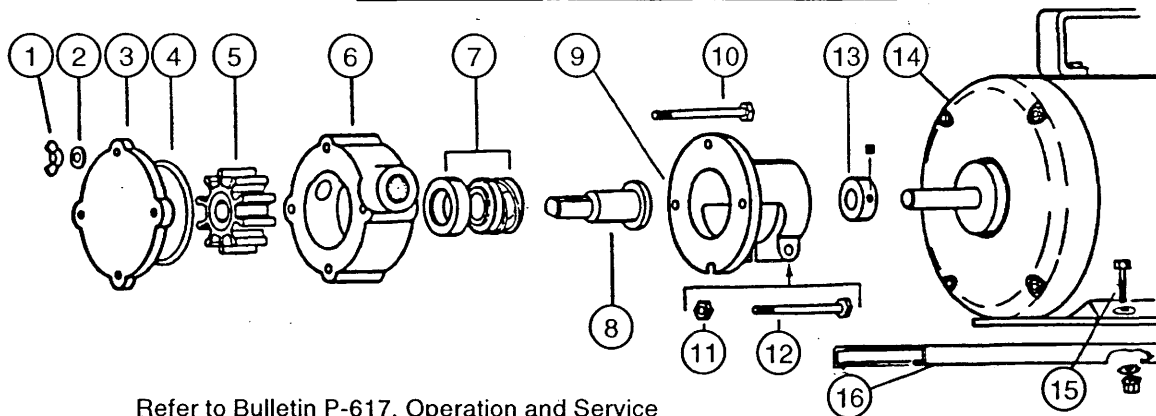

SELF-PRIMING PUMP & MOTOR UNITS

PARTS LIST
P-2025H
JAN. 1998

MODELS	PRICE CODE NOS.
3/8 JENH	48-0073A
3/8 JEVH	48-0074A

Refer to Bulletin P-617, Operation and Service Guide O-520 and Master Price List F-800.

ITEM	DESCRIPTION	PART NO.
*1	Wing nut (4 req'd)	44-1950
*2	Flat washer (4 req'd)	44-1951
3	End cover	44-1952
*4	'O'-ring - Neoprene (standard) - Viton	44-1953 44-1954
*5	Impeller - Neoprene (standard) - Viton	44-1955 44-1956
6	Body	44-1957
*7	Seal assembly - Buna N (standard) - Viton	44-1910 44-1911
*8	Drive sleeve	44-1912
9	Adaptor	44-1963
10	Hex head bolt (4 req'd)	44-1960
11	Hex nut (4 req'd)	44-1961
12	Hex head bolt (4 req'd)	44-1962
13	Collar	44-1916
14	1/3 HP motor 115/1/60 w/ line cord TEFC	44-1967
15	1/4"-20 hex head bolt for motor mounting (4 req'd) 1/4" flat washer (8 req'd) 1/4" whiz lock nut (4 req'd)	11-0415 11-0121 11-0103
16	9" x 13" vinyl coated steel base 1/2" x 10' vinyl reinforced hose (not shown) 1/2" hose clamps 3/8" pipe to hose adaptor, polyethylene (not shown)	77-0103-1 22-0618 22-0502 33-1479
	Pump only, Buna N (standard)	44-1964
	Pump only, Viton	44-1965