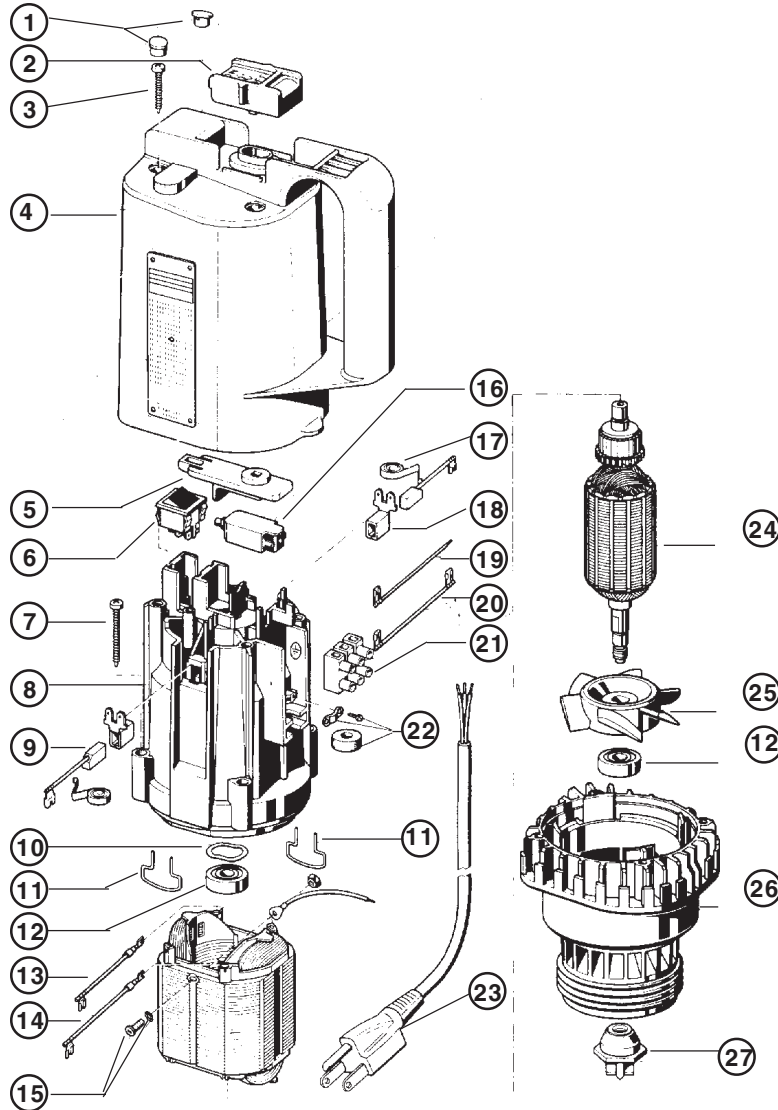

OPEN MOTOR FOR DRUM PUMP MODEL 'CD' (CHEMICAL DUTY)

PRICE CODE NUMBER: 55-7218
115V/1/50-60

PARTS LIST
P-1225
JAN. 1992

ITEM	DESCRIPTION	PART NO.
1	Fan coupling	55-8734
2	Sliding switch	55-8757
3	Screw	55-5172
4	Motor cover	55-8756
5	Bar	55-8758
6	Switch 2 -poles	55-8747
7	Screw	55-8738
8	Motor housing	55-8736
9	Carbon brush	55-8744
10	Bearing washer	55-1125
11	Spring clip	55-8740
12	Grooved ball bearing	55-6331
13	Connecting wire	55-8750
14	Connecting wire	55-8753
15	Stator coupling	55-8749
16	Protective switch	55-8746
17	Spring	55-8737
18	Carbon brush guide	55-8743
19	Connecting wire	55-8751
20	Connecting wire	55-8752
21	Europe strip terminal	55-8745
22	Clamp housing	55-8735
23	Power cable with plug	55-8754
24	Rotor coupling	55-8748
25	Fan	55-8755
26	End plate coupling	55-8733
27	Upper coupling	55-6333