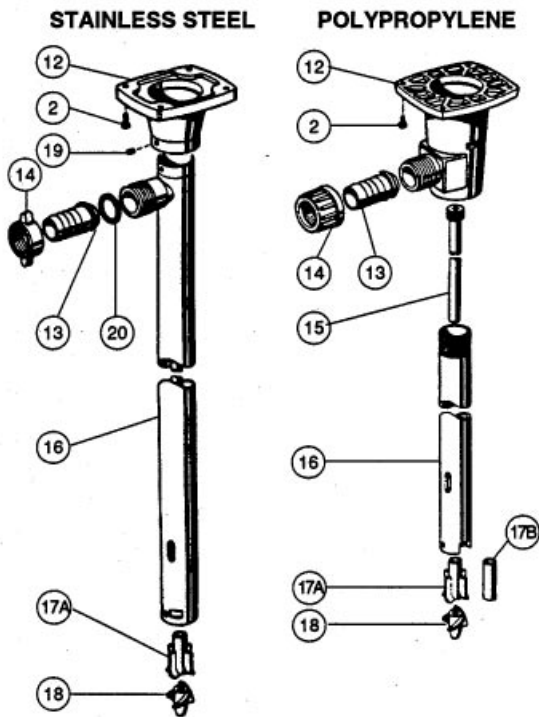

# LAB PUMPS

PARTS LIST  
P-1175A  
DEC. 1992

MODELS	PRICE CODE NOS.
PP-8325-3/4-ODP	55-7011
PP8325-3/4-ODP50	55-7012
PP8334-3/4-ODP	55-7038
PP8334-3/4-ODP50	55-7039
SS-8334-3/4-ODP	55-7204
SS8334-3/4-ODP50	55-7205

Refer to Bulletin P-407, Operation and Service Guide O-165 and Master Price List

ITEM	DESCRIPTION	PART NUMBERS	
		Polypropylene	Stainless Steel
1.	Switch complete	55-7130	
2.	Screw kit	55-7131	
3.	Grip part	55-7132	
4.	Protection switch	55-7134	
5.	Cord with plug	55-7133	
6.	Coupling housing	55-7141	
7.	Coupling cross	55-7135	
8.	Ball bearing	55-7137	
9.	Felt Ring	55-7136	
10.	Drive shaft -Hastelloy®C	-25"	-
		-34"	55-7227(316SS)
11.	Guide bushing -TFE	-25"	-
		-34"	55-7124
12.	Outrun piece	-polypropylene	55-7230(316SS)
		-stainless steel	55-7123
13.	Hose connection 3/4"	- polypropylene	55-7229(316SS)
		- stainless steel	55-7139
14.	Wing nut	- polypropylene	55-7234(316SS)
		- stainless steel	55-7140
15.	Inner tube - polypropylene	-25"	-
		-34"	55-7127
16.	Outer tube -polypropylene	-25"	-
		-34"	55-7231(316SS)
17A.	Bearing star 3/4" pump only - PP/carbon	55-7138	55-7235(ETFE/ Carb)
17B.	Bearing, 25" pump only - carbon	55-7228	-
18.	Rotor, polypropylene	55-7142	55-7236(ETFE)
19.	Pin	-	55-7233
20.	'O'-ring	-	55-7232
21.	Motor brush, not shown (2 req'd)	55-7237	