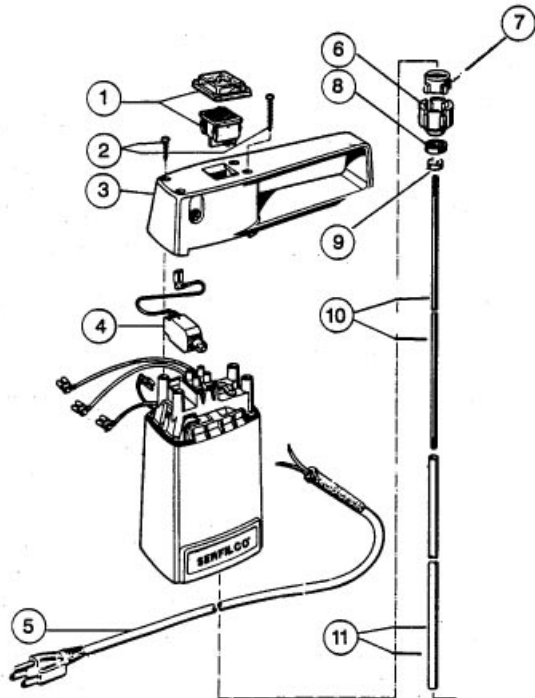

# LAB PUMPS

PARTS LIST  
P-1175A  
DEC. 1992

MODELS	PRICE CODE NOS.
PP-8325-3/4-ODP	55-7011
PP8325-3/4-ODP50	55-7012
PP8334-3/4-ODP	55-7038
PP8334-3/4-ODP50	55-7039
SS-8334-3/4-ODP	55-7204
SS8334-3/4-ODP50	55-7205

Refer to Bulletin P-407, Operation and Service Guide O-165 and Master Price List

ITEM	DESCRIPTION	PART NUMBERS	
		Polypropylene	Stainless Steel
1.	Switch complete	55-7130	
2.	Screw kit	55-7131	
3.	Grip part	55-7132	
4.	Protection switch	55-7134	
5.	Cord with plug	55-7133	
6.	Coupling housing	55-7141	
7.	Coupling cross	55-7135	
8.	Ball bearing	55-7137	
9.	Felt Ring	55-7136	
10.	Drive shaft -Hastelloy®C	-25"	-
		-34"	55-7227(316SS)
11.	Guide bushing -TFE	-25"	-
		-34"	55-7124
12.	Outrun piece	-polypropylene	55-7230(316SS)
		-stainless steel	55-7123
13.	Hose connection 3/4"	- polypropylene	55-7229(316SS)
		- stainless steel	55-7139
14.	Wing nut	- polypropylene	55-7234(316SS)
		- stainless steel	55-7140
15.	Inner tube - polypropylene	-25"	-
		-34"	55-7127
16.	Outer tube -polypropylene	-25"	-
		-34"	55-7231(316SS)
17A.	Bearing star 3/4" pump only - PP/carbon	55-7138	55-7235(ETFE/ Carb)
17B.	Bearing, 25" pump only - carbon	55-7228	-
18.	Rotor, polypropylene	55-7142	55-7236(ETFE)
19.	Pin	-	55-7233
20.	'O'-ring	-	55-7232
21.	Motor brush, not shown (2 req'd)	55-7237	