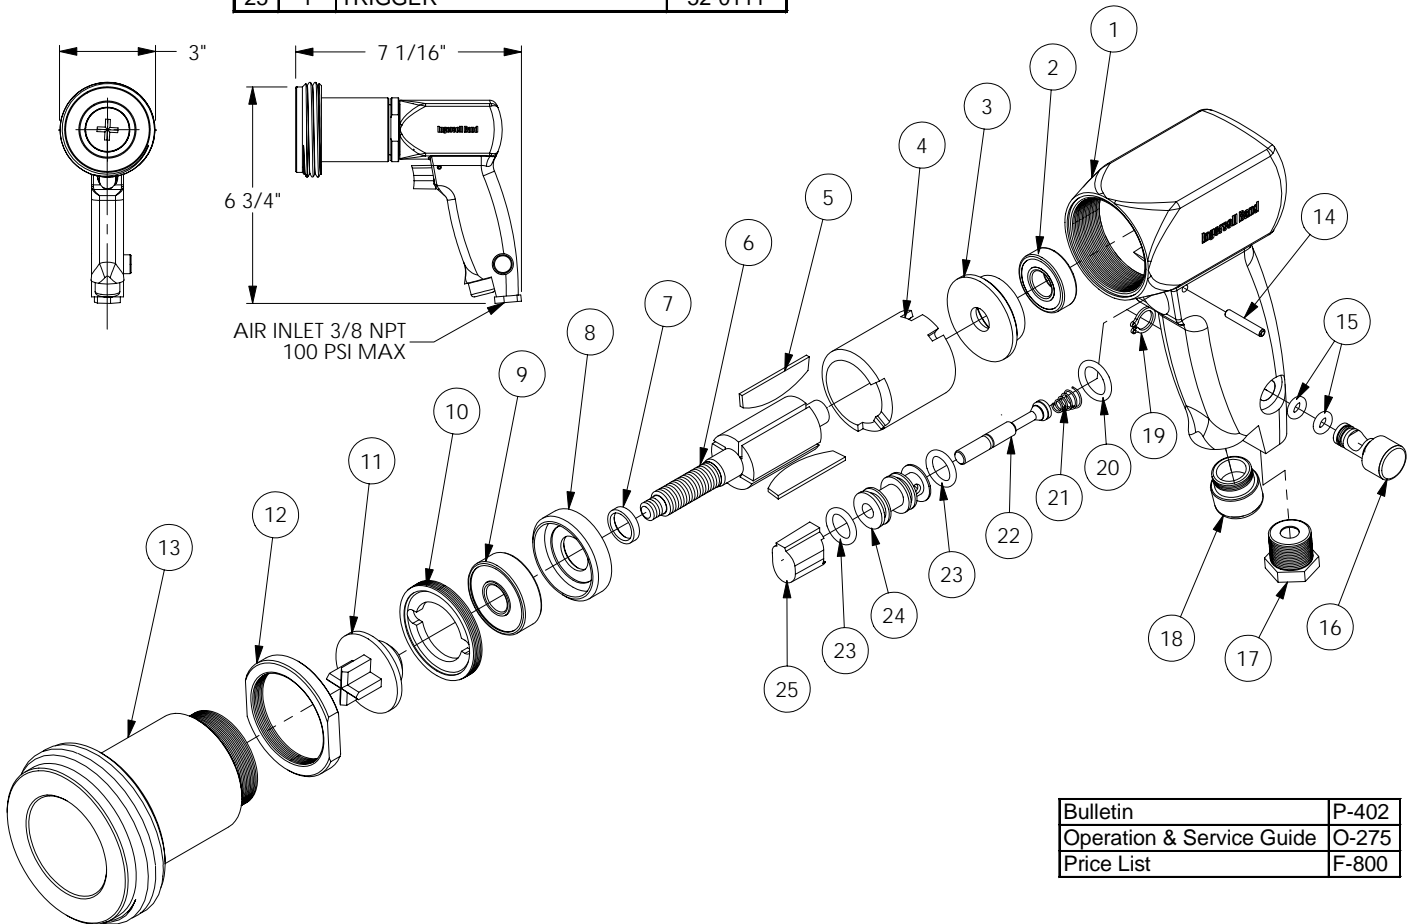

AIR MOTOR 'F' FOR SERIES 'DP' DRUM PUMPS 52-0100

PARTS LIST
P-1030B
11/07/05

NO	QTY	TITLE, DESCRIPTION	PART NO
1	1	MOTOR HOUSING	52-0110
2	1	BEARING, REAR ROTOR	52-0123
3	1	REAR END PLATE	52-0124
4	1	CYLINDER	52-0126
5	4	VANE, ROTOR	52-0128
6	1	SHAFT, AIR MOTOR	52-0127
7	1	SPACER, ROTOR	52-0129
8	1	PLATE, FRONT END	52-0130
9	1	BEARING, FRONT ROTOR	52-0131
10	1	NUT, MOTOR LOCK	52-0132
11	1	COUPLING, MOTOR	52-8333
12	1	NUT, LOCK	52-9009
13	1	ADAPTER, DRUM PUMP	52-9010
14	1	PIN, RETAINING	52-0118
15	2	O-RING	52-0120
16	1	REGULATOR, SPEED	52-0119
17	1	BUSHING, INLET	52-0122
18	1	MUFFLER	52-0117
19	1	REGULATOR, RETAINER	52-0121
20	1	O-RING	52-0113
21	1	SPRING, THROTTLE VALVE	52-0114
22	1	ASSEMBLY, THROTTLE VALVE	52-0112
23	2	O-RING	52-0116
24	1	THROTTLE VALVE BODY	52-0115
25	1	TRIGGER	52-0111