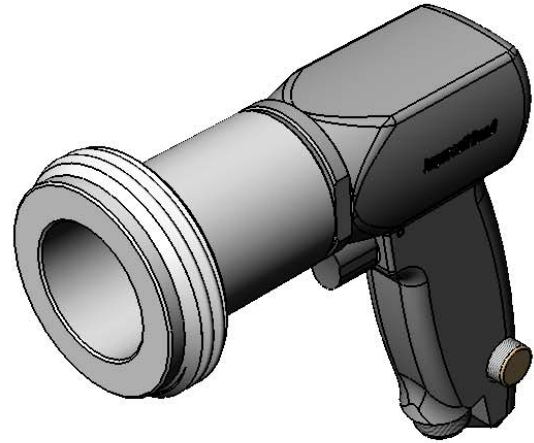

AIR MOTOR 'F' FOR SERIES 'DP' DRUM PUMPS 52-0100

PARTS LIST
P-1030B
11/07/05

NO	QTY	TITLE, DESCRIPTION	PART NO
1	1	MOTOR HOUSING	52-0110
2	1	BEARING, REAR ROTOR	52-0123
3	1	REAR END PLATE	52-0124
4	1	CYLINDER	52-0126
5	4	VANE, ROTOR	52-0128
6	1	SHAFT, AIR MOTOR	52-0127
7	1	SPACER, ROTOR	52-0129
8	1	PLATE, FRONT END	52-0130
9	1	BEARING, FRONT ROTOR	52-0131
10	1	NUT, MOTOR LOCK	52-0132
11	1	COUPLING, MOTOR	52-8333
12	1	NUT, LOCK	52-9009
13	1	ADAPTER, DRUM PUMP	52-9010
14	1	PIN, RETAINING	52-0118
15	2	O-RING	52-0120
16	1	REGULATOR, SPEED	52-0119
17	1	BUSHING, INLET	52-0122
18	1	MUFFLER	52-0117
19	1	REGULATOR, RETAINER	52-0121
20	1	O-RING	52-0113
21	1	SPRING, THROTTLE VALVE	52-0114
22	1	ASSEMBLY, THROTTLE VALVE	52-0112
23	2	O-RING	52-0116
24	1	THROTTLE VALVE BODY	52-0115
25	1	TRIGGER	52-0111