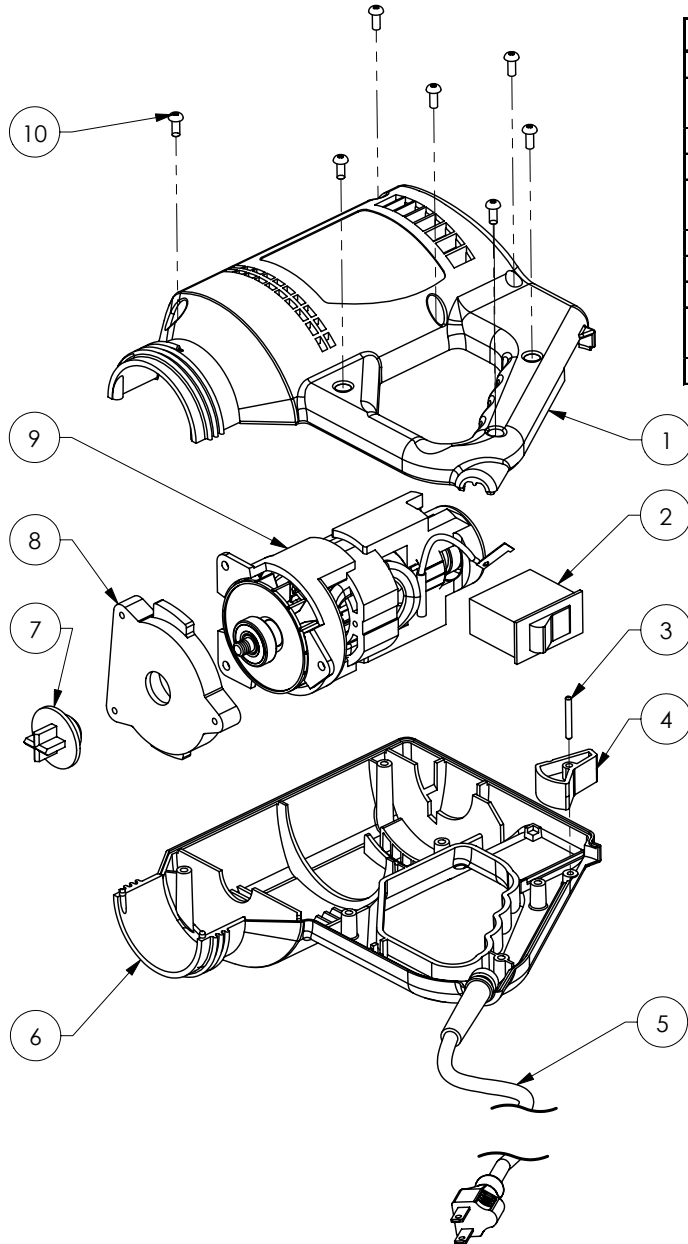

# OPEN DRIP PROOF MOTOR ODP450 SERIES

PARTS LIST  
P-1021\_A (1 OF 1)  
09/30/04

MODEL	PRICE CODE NO.
ODP450-115V	52-8008
ODP450-240V	52-8009

ITEM	DESCRIPTION	QTY.	PART NO.
1	CASE LEFT	1	52-8902
2	SWITCH -8.5A, 115V -5A, 220V	1	52-8611 52-8704-L
3	SWITCH PIN	1	52-8904
4	ACTUATOR SWITCH	1	52-8903
5	POWER CORD -115V -220V	1	52-8361 52-8706
6	CASE RIGHT	1	52-8901
7	MOTOR COUPLING	1	52-8333
8	BEARING BRACKET	1	52-9361
9	MOTOR -115V -230V	1	52-8900 52-8900-2
10	SCREW #8x1/2"	7	52-8905