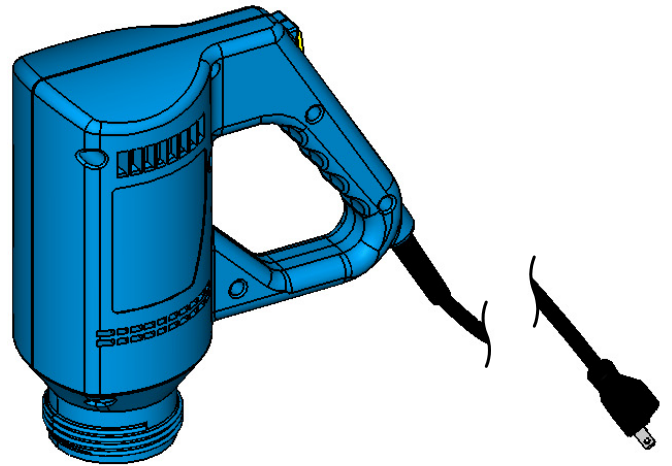

F.O.B Northbrook, Illinois

Terms: Net 30 Days

Minimum order $25.00

SERFILCO, LTD.

2900 MacArthur Blvd.
Northbrook, IL 60062 U.S.A.
Email: Sales@SERFILCO.com
Web: WWW.SERFILCO.COM

(800) 323-5431
(847) 509-2900
Fax: (847) 559-1995

WESTERN REGIONAL OFFICE

13721 Alma Avenue 310-532-0801
Gardena, CA 90249-2513 800-348-0801
Fax 310-532-0866