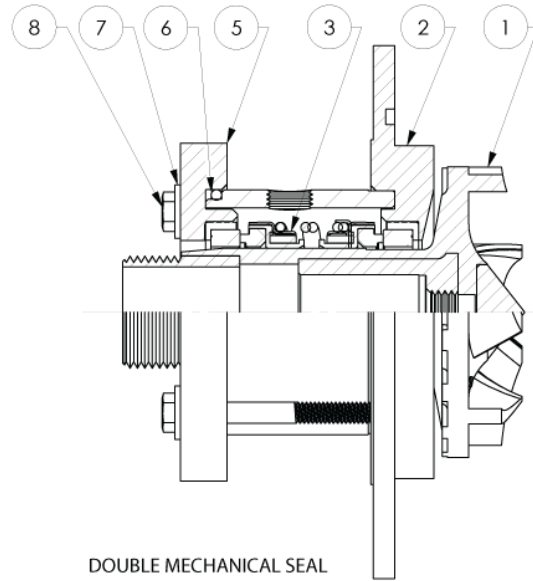

NO.	DESCRIPTION	QTY	CPVC	PVDF
1	Motor, TEFC, 3450RPM w/feet 1.0HP, 115/208-230/1/50-60 1.0HP, 208-230/460/3/50-60 1.5HP, 115/208-230/1/50-60 1.5HP, 208-230/460/3/50-60	1		66-1197F 66-1022F 66-1034F 66-1021F
2	Washer 3/8 SS	12		11-0126
3	Bolt 3/8-16x1 SS	4		11-0375
4	Motor connecting bracket	1	PVC	44-7055
5	Shaft	1	SS	44-7057
6	Seal Repair Kit	1	(See second page for details)	
7	'O'-ring	1	EPDM FKM	22-0362 22-0322
8	Suction Casing	1	PVDF	44-4025
9	Mounting Ring	1	CPVC	44-5043
10	Bolt 3/8-16x1-1/4 SS	8		11-0372

Product Bulletin:	F-506
Operation and Service Guide:	O-0903

NO.	DESCRIPTION	QTY	SINGLE SEAL		DOUBLE SEAL		
			CPVC	PVDF	CPVC	PVDF	
1	Impeller assembly, 1.0HP 1.5HP	1	44-7063 44-7054	44-7077 44-7076	44-7063 44-7054	44-7077 44-7076	
2	Support casing	1	44-7061	44-7079	44-7062	77-7080	
3	Mechanical seal, L(M1) EPDM Carbon-Ceramic V(M2) FKM SiC L(M8) EPDM SiC V(M8) FKM SiC L(M1xM1) EPDM Carbon-Ceramic V(M2xM1) FKM SiC L(M8xM1) SiC V(M8xM1) SiC	1	55-0482 55-0481 55-0516 55-0484	- - - -	55-0489 55-0488 55-0517 55-0470	- - - -	
4	Mechanical seal spacer	1	44-7056	-	-	-	
5	Mechanical seal backplate	1	-	-	44-7059	-	
6	'O'-ring	1	-	-	22-0348	-	
7	Washer 1/4 SS	4	-	-	11-0276	-	
8	Bolt 1/4-20x2-1/2 SS	4	-	-	11-0429	-	
9	Flat washer 1" SS	1	11-0607	-	-	-	
The following items are not shown							
10	Water flush nipple 1/4"x2" PP Tube fitting 1/4NPT	1	-	-	33-0189 33-1343	-	

Repair-Pac

These parts will be preassembled, ready for pump installation.

SINGLE MECHANICAL SEAL

REPAIR-PAC NO.	CPVC	PVDF
3 - L(M1)	44-7460	44-7468
4 - L(M1)	44-7461	44-7469
3 - V(M2)	44-7462	44-7470
4 - V(M2)	44-7463	44-7471
3 - V(M8)	44-7466	44-7474
4 - V(M8)	44-7467	44-7475
3 - L(M8)	44-7466-1	44-7474-1
4 - L(M8)	44-7467-1	44-7475-1