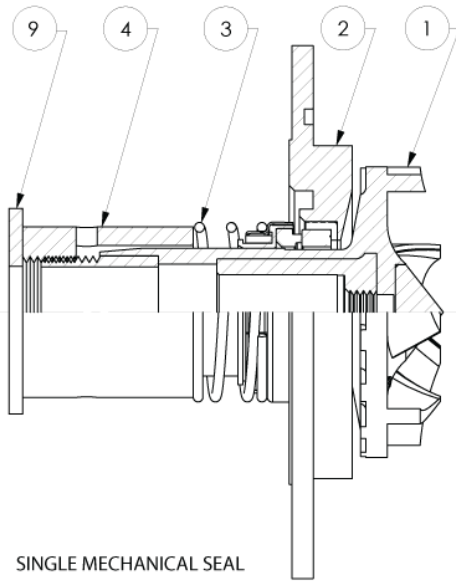

NO.	DESCRIPTION	QTY	CPVC	PVDF
1	Motor, TEFC, 3450RPM w/feet 1.0HP, 115/208-230/1/50-60 1.0HP, 208-230/460/3/50-60 1.5HP, 115/208-230/1/50-60 1.5HP, 208-230/460/3/50-60	1		66-1197F 66-1022F 66-1034F 66-1021F
2	Washer 3/8 SS	12		11-0126
3	Bolt 3/8-16x1 SS	4		11-0375
4	Motor connecting bracket	1	PVC	44-7055
5	Shaft	1	SS	44-7057
6	Seal Repair Kit	1	(See second page for details)	
7	'O'-ring	1	EPDM FKM	22-0362 22-0322
8	Suction Casing	1	PVDF	44-4025
9	Mounting Ring	1	CPVC	44-5043
10	Bolt 3/8-16x1-1/4 SS	8		11-0372

Product Bulletin:	F-506
Operation and Service Guide:	O-0903

NO.	DESCRIPTION	QTY	SINGLE SEAL		DOUBLE SEAL		
			CPVC	PVDF	CPVC	PVDF	
1	Impeller assembly, 1.0HP 1.5HP	1	44-7063 44-7054	44-7077 44-7076	44-7063 44-7054	44-7077 44-7076	
2	Support casing	1	44-7061	44-7079	44-7062	77-7080	
3	Mechanical seal, L(M1) EPDM Carbon-Ceramic V(M2) FKM SiC L(M8) EPDM SiC V(M8) FKM SiC L(M1xM1) EPDM Carbon-Ceramic V(M2xM1) FKM SiC L(M8xM1) SiC V(M8xM1) SiC	1	55-0482 55-0481 55-0516 55-0484	- - - -	55-0489 55-0488 55-0517 55-0470	- - - -	
4	Mechanical seal spacer	1	44-7056	-	-	-	
5	Mechanical seal backplate	1	-	-	44-7059	-	
6	'O'-ring	1	-	-	22-0348	-	
7	Washer 1/4 SS	4	-	-	11-0276	-	
8	Bolt 1/4-20x2-1/2 SS	4	-	-	11-0429	-	
9	Flat washer 1" SS	1	11-0607	-	-	-	
The following items are not shown							
10	Water flush nipple 1/4"x2" PP Tube fitting 1/4NPT	1	-	-	33-0189 33-1343	-	

Repair-Pac

These parts will be preassembled, ready for pump installation.

SINGLE MECHANICAL SEAL

REPAIR-PAC NO.	CPVC	PVDF
3 - L(M1)	44-7460	44-7468
4 - L(M1)	44-7461	44-7469
3 - V(M2)	44-7462	44-7470
4 - V(M2)	44-7463	44-7471
3 - V(M8)	44-7466	44-7474
4 - V(M8)	44-7467	44-7475
3 - L(M8)	44-7466-1	44-7474-1
4 - L(M8)	44-7467-1	44-7475-1