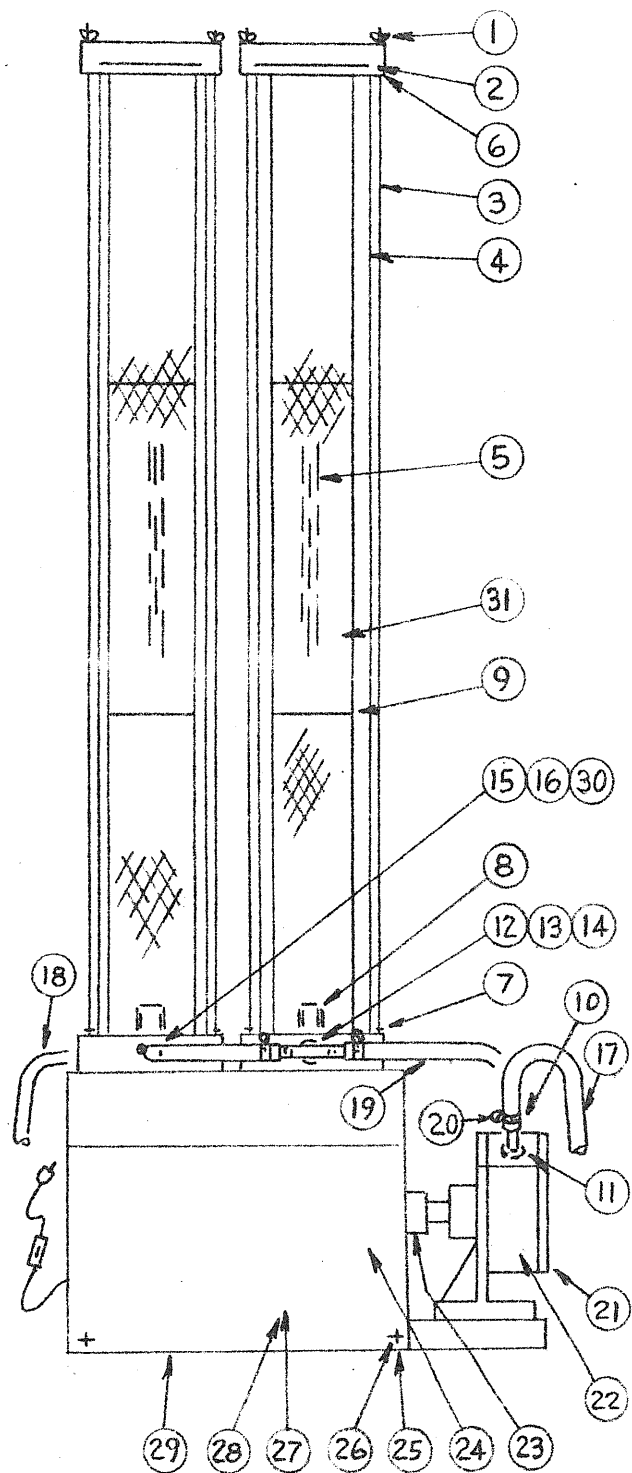

PARTS LIST P-160 -A

SERFILCO FILTERS

MODEL LU30X2-3/4-VPNV

MODEL LU30X2-1-NPNV

SERFILCO

DIVISION OF SERVICE FILTRATION CORPORATION

7408 Milwaukee Avenue • Niles, Illinois 60648

Telephone—Area Code 312 647-9568 763-8070

<u>DESCRIPTION</u>	<u>PART NO.</u>	<u>PRICE</u>	<u>DESCRIPTION</u>	<u>PART NO.</u>	<u>PRICE</u>
1 1/4-20 SS Wing Nut	11-101	.35	20 Hose Clamp SS	22-505	.40
2 "0" Ring Seal	22-301	.35	21 Pump-Motor Assembly - 3/4	44-601	317.00
3 Tie Rod SS	77-406	3.10	" " " - 1	44-602	405.00
4 Shell-Base Assembly	88-213	81.00	22 Pump Assembly - 3/4	55-100	267.00
5 V-Post (Vinyl Coated)	77-202	5.95	" " - 1	55-103	345.00
6 Cover Assembly	88-301	7.50	22A Pump-Liner-Neoprene - 3/4	** 55-152	18.00
7 1/4-20 SS Hex Nut	11-103	.45	" " " - 1	** 55-153	27.00
8 Bottom Tube Guide	88-404	.65	" " -Nypalon - 3/4	** 55-150	27.00
9 Rubber Tube Spacer *	** 22-202	.20	" " " - 1	** 55-151	39.60
10 Suction Hose Adaptor -3/4 St.	33-240	.60	22B Body Block-Polyethylene - 3/4	55-161	120.00
" " " - 1 St.	33-241	.85	" " " - 1	55-162	165.00
11 Pump Outlet Hose Adaptor St.	33-240	.60	23 Coupling	99-112	2.55
12 Hose Adaptor Tee	33-160	.45	24 Motor-Cord-Switch - 3/4	66-102	50.00
13 Adaptor Bushing	33-240	.60	" " " - 1	66-107	60.00
14 Nipple	33-140	.25	25 Base Mtg. Bolt 1/4-20 3/4 SS	11-133	.20
15 Filter Inlet Hose Adaptor	33-245	.40	26 Base Mtg Nut 1/4-20 SS	11-103	.10
16 Nipple	33-136	.25	27 Motor Mtg Bolt 1/4-20X 3/4 SS	11-133	.20
17 Suction Hose - 3/4 10 ft.	22-411	6.00	28 " " Nut 1/4-20 3/4 SS	11-103	.10
" " - 1 " "	22-412	6.80	29 Base Assembly (Vinyl Coated)	77-103	44.00
18 Discharge Hose - 3/4 10 ft.	22-411	6.00	30 Filter Outlet Hose Adaptor	33-138	.45
19 Pump Outlet Hose	22-420	.60	31 Depth Tube - See operation instructions.**		

Include model number when ordering parts.

Prices subject to change without notice.
F.O.B. Niles, Illinois
Printed in U.S.A.

* Use only when tubes are taken out for cleaning and replaced. Insert between tubes. 1 in LU20, 2 in LU30.

** Recommended replacement & repair parts.