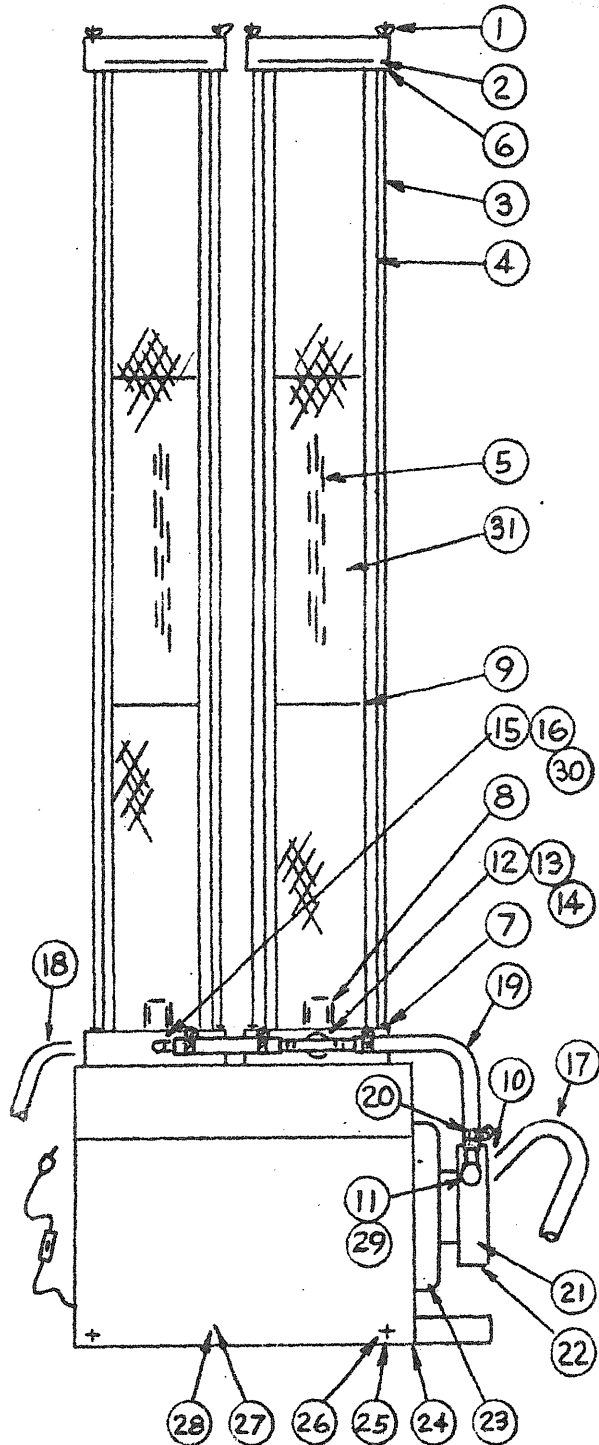

P-50-A

PARTS LIST

SERFILCO FILTERS

MODEL LU30X2 3/4 JPSV

SERFILCO

DIVISION OF SERVICE FILTRATION CORPORATION

7408 Milwaukee Avenue • Niles, Illinois 60648
Telephone—Area Code 312 647-9568 763-8070

<u>DESCRIPTION</u>	<u>PART NO.</u>	<u>PRICE</u>
1 1/4-20 SS Wing Nut	11-101	.35
2 "O" Ring Seal	22-301	.35
3 Tie Rod SS	77-406	3.10
4 Shell-Base Assembly	88-213	81.00
5 V-Post (Vinyl Coated)	77-202	5.95
6 Cover Assembly	88-301	7.50
7 1/4-20 Hex Nut	11-103	.45
8 Bottom Tube Guide	88-404	.65
9 Rubber Tube Spacer *	** 22-202	.20
10 Suction Hose Adaptor - Straight	33-138	.40
11 Pump Outlet Hose Adaptor - Elbow	33-245	.60
12 Hose Adaptor Tee	33-160	.45
13 Bushing	33-240	.60
14 Nipple	33-140	.25
15 Filter Inlet Hose Adaptor - El	33-245	.40
16 Nipple	33-136	.25
17 Suction Hose 3/4 - 10 Ft.	22-411	6.00
18 Discharge Hose 1/2 - 10 Ft.	22-409	4.50

<u>DESCRIPTION</u>	<u>PART NO.</u>	<u>PRICE</u>
19 Pump Outlet Hose	22-420	.60
20 Hose Clamp SS	22-505	.40
21 Pump-Motor Assembly	44-222	115.50
22 Pump Assembly	44-228	62.15
22A Impeller-Shaft	** 44-244	11.10
22B Shaft Seal	** 44-240	2.75
22C Wear Plate	** 44-247	2.15
22D Gasket	** 44-227	.55
22E Seal Liner	** 44-226	4.15
22F Pump Body	44-255	10.75
23 Motor-Cord-Switch	44-229	72.90
24 Base Assem. (Vonyl coated)	77-103	44.00
25 Base Mtg Bolt 1/4-20-3/4SS	11-133	.20
26 Base Mtg. Nut 1/4-20SS	11-103	.10
27 Motor Mtg. Bolt 1/4-20-3/4SS	11-133	.20
28 Motor Mtg. Nut 1/4-20SS	11-103	.10
29 Nipple	33-134	.25
30 Filter Outlet Hose Adaptor	33-138	.45
31 Depth Tube - See Operation Instructions.**		

Include model number when ordering parts.

Prices subject to change without notice.
F.O.B. Niles, Illinois
Printed in U.S.A.

* Use only when tubes are taken out for cleaning and replaced. Insert between tubes. 1 in LU20, 2 in LU30.