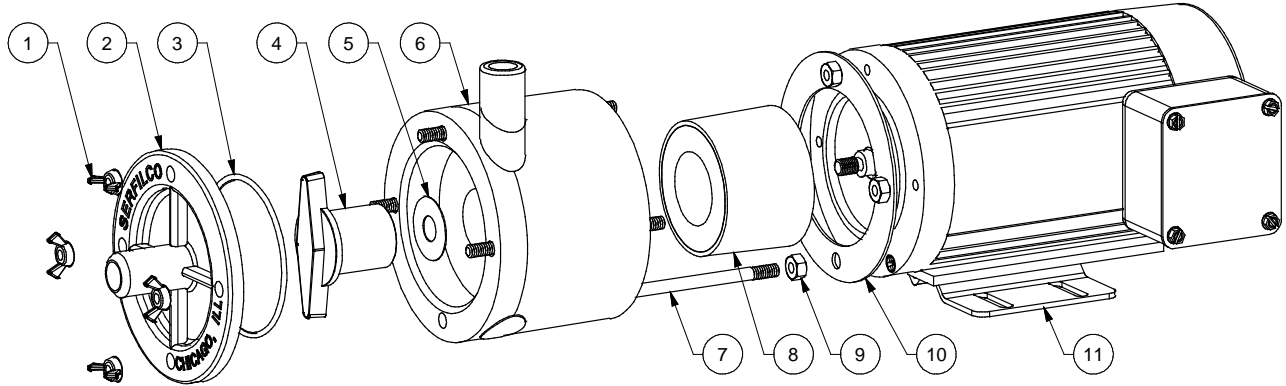

SERFILCO®

SERIES 'B MAG' | Magnetic Coupled Pump

2900 MacArthur Blvd. Northbrook, IL. USA 60062 WWW.SERFILCO.COM (800) 323-5431

PARTS LIST
P-2800_N
1/25/2012
Page 1 of 1

NO.	DESCRIPTION	QTY	CPVC	PP	ECTFE	PVDF
1	Wing nut 1/4"-20 SS	4		11-0101		
2	Cover 3/4" Hose 1/2 MNPT	1	44-1390 44-1390-1	44-1430 44-1430-1	44-6584 44-6584-1	44-6231 44-6231-1
3	Cover "O"-ring FKM EPDM PTFE	1*			44-0926 22-0280 44-0928	
4	Impeller 50Hz (ø2-7/8") 60Hz (ø2-21/32")	1	44-1365 44-1366	44-1436 44-1435		44-1365 44-1366
5	Bearing Disc PTFE	1*		44-1339		
6	Pump body 3/4" Hose 1/2 MNPT	1	44-1386 44-1386-1	44-1426 44-1426-1	44-6583 44-6583-1	44-6585 44-6585-1
7	Stud 1/4"-20x4-3/8" SS	4		77-0425		
8	Driver magnet	1		44-0907		
9	Nut, 1/4"-20 SS	4		11-0331		
10	Pump body spacer SS	1	-	-	-	44-0808
11	Motor 1/6hp 115/208/230/1/50-60 1/6hp 230-460/3/50-60	1		44-0939 44-0939 C		

* Recommended spare parts

Pump end only, w/o motor	1	44-1392	44-1422	44-6586	44-6587
--------------------------	---	---------	---------	---------	---------

Product Bulletin:	P-503
Operation and Service Guide:	O-0010