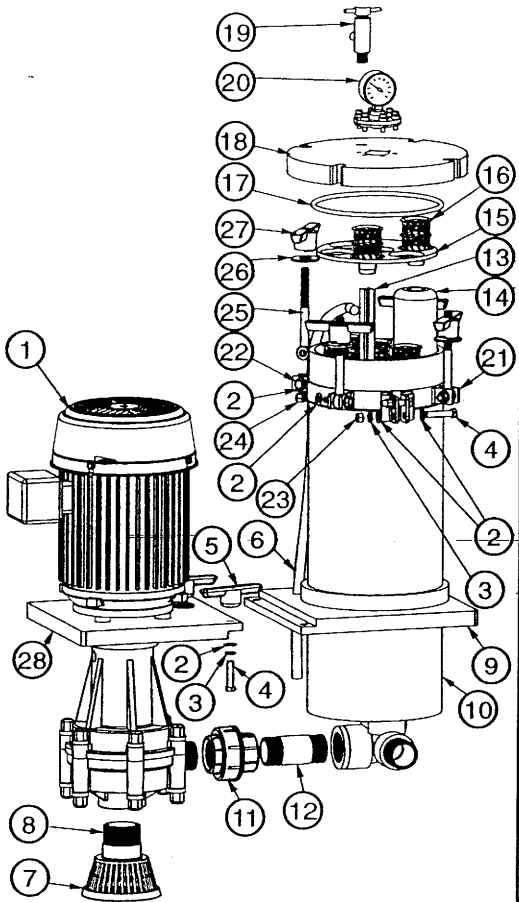

ADMIRAL 'EHJ' FILTRATION SYSTEMS

Refer to Bulletin F-508 and Master
Price List F-800.

ITEM	DESCRIPTION	QTY.	PART NUMBERS		
			CJ12	CJ18	CJ24
1	EH Pump	1	See Parts List P-8801		
2	Flat washer, 3/8" - stainless steel	14		11-0126	
3	Lock washer, 3/8" - stainless steel	4		11-0140	
4	Hex head bolt, 3/8"-16 x 1-3/4" - stainless steel	4		11-0374	
5	Tee handle, 3/8"-16 - polypropylene	2		11-0265	
6	Clear tube - vinyl	1		22-0444	
7	Suction strainer, 2" - polyethylene	1		99-0744 1	
8	Short nipple, 2" - CPVC	1		33-1029	
9	Mounting plate - PVC	1		44-7599	
10	Shell and base assembly - CPVC	1	88-3371	88-3372	88-3373
11	Union, threaded, 1-1/2" - CPVC	1		33-0297	
12	Nipple, TBE, 1 1/2" x 4" long - CPVC	1		33-1026	
13	Gross post w/groove & ring - CPVC	6	88-0350 4	88-0351 4	88-0352 4
14	Filter cartridge		See Bulletin M-109		
15	Separator plate - CPVC	1		88-3367	
16	Compression top seat spring - polypropylene	6		77-0844	
17	"O"-ring - Viton - EPDM (opt.)	1 1		22-0602 22-0603	
18	Filter chamber cover - CPVC	1		88-3368	
19	Vent valve assembly - CPVC	1		33-0051	
20	Gauge guard assembly	1		99-0732	
21	Eye bolt bracket - stainless steel	1		77-0793	
22	Hex head bolt, 3/8"-16 x 1-5/8" - stainless steel	4		11-0444 1	
23	Hex nut, 3/8"-16 - stainless steel	2		11-0105	
24	Hex nut - nyloc, 3/8"-16 - stainless steel	4		11-0519	
25	Swing bolt, 1/2"-13 x 5-3/4" - stainless steel	4		11-0474 1	
26	Flat washer, 1/2" - stainless steel	4		11-0619	
27	Tee handle, 1/2"-13 - polypropylene	4		11-0266	
28	Support casing column assembly - CPVC	1		44-3182 22	
29	Vent valve hose (not shown)	8'		22-0444	
30	Hose clamp (not shown)	1		22-0911	