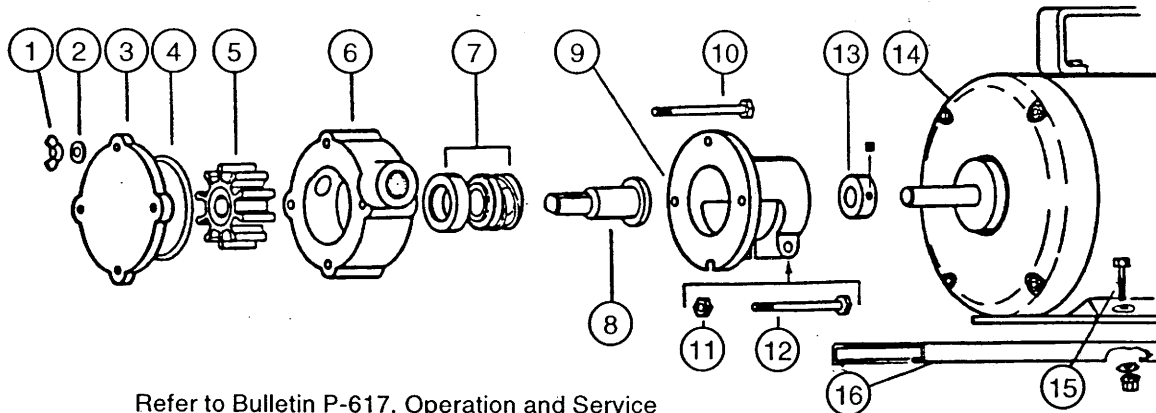

# SELF-PRIMING PUMP & MOTOR UNITS

PARTS LIST  
P-2025H  
JAN. 1998

MODELS	PRICE CODE NOS.
3/8 JENH	48-0073A
3/8 JEVH	48-0074A

Refer to Bulletin P-617, Operation and Service Guide O-520 and Master Price List F-800.

ITEM	DESCRIPTION	PART NO.
*1	Wing nut (4 req'd)	44-1950
*2	Flat washer (4 req'd)	44-1951
3	End cover	44-1952
*4	'O'-ring - Neoprene (standard) - Viton	44-1953 44-1954
*5	Impeller - Neoprene (standard) - Viton	44-1955 44-1956
6	Body	44-1957
*7	Seal assembly - Buna N (standard) - Viton	44-1910 44-1911
*8	Drive sleeve	44-1912
9	Adaptor	44-1963
10	Hex head bolt (4 req'd)	44-1960
11	Hex nut (4 req'd)	44-1961
12	Hex head bolt (4 req'd)	44-1962
13	Collar	44-1916
14	1/3 HP motor 115/1/60 w/ line cord TEFC	44-1967
15	1/4"-20 hex head bolt for motor mounting (4 req'd) 1/4" flat washer (8 req'd) 1/4" whiz lock nut (4 req'd)	11-0415 11-0121 11-0103
16	9" x 13" vinyl coated steel base 1/2" x 10' vinyl reinforced hose (not shown) 1/2" hose clamps 3/8" pipe to hose adaptor, polyethylene (not shown)	77-0103-1 22-0618 22-0502 33-1479
	Pump only, Buna N (standard)	44-1964
	Pump only, Viton	44-1965